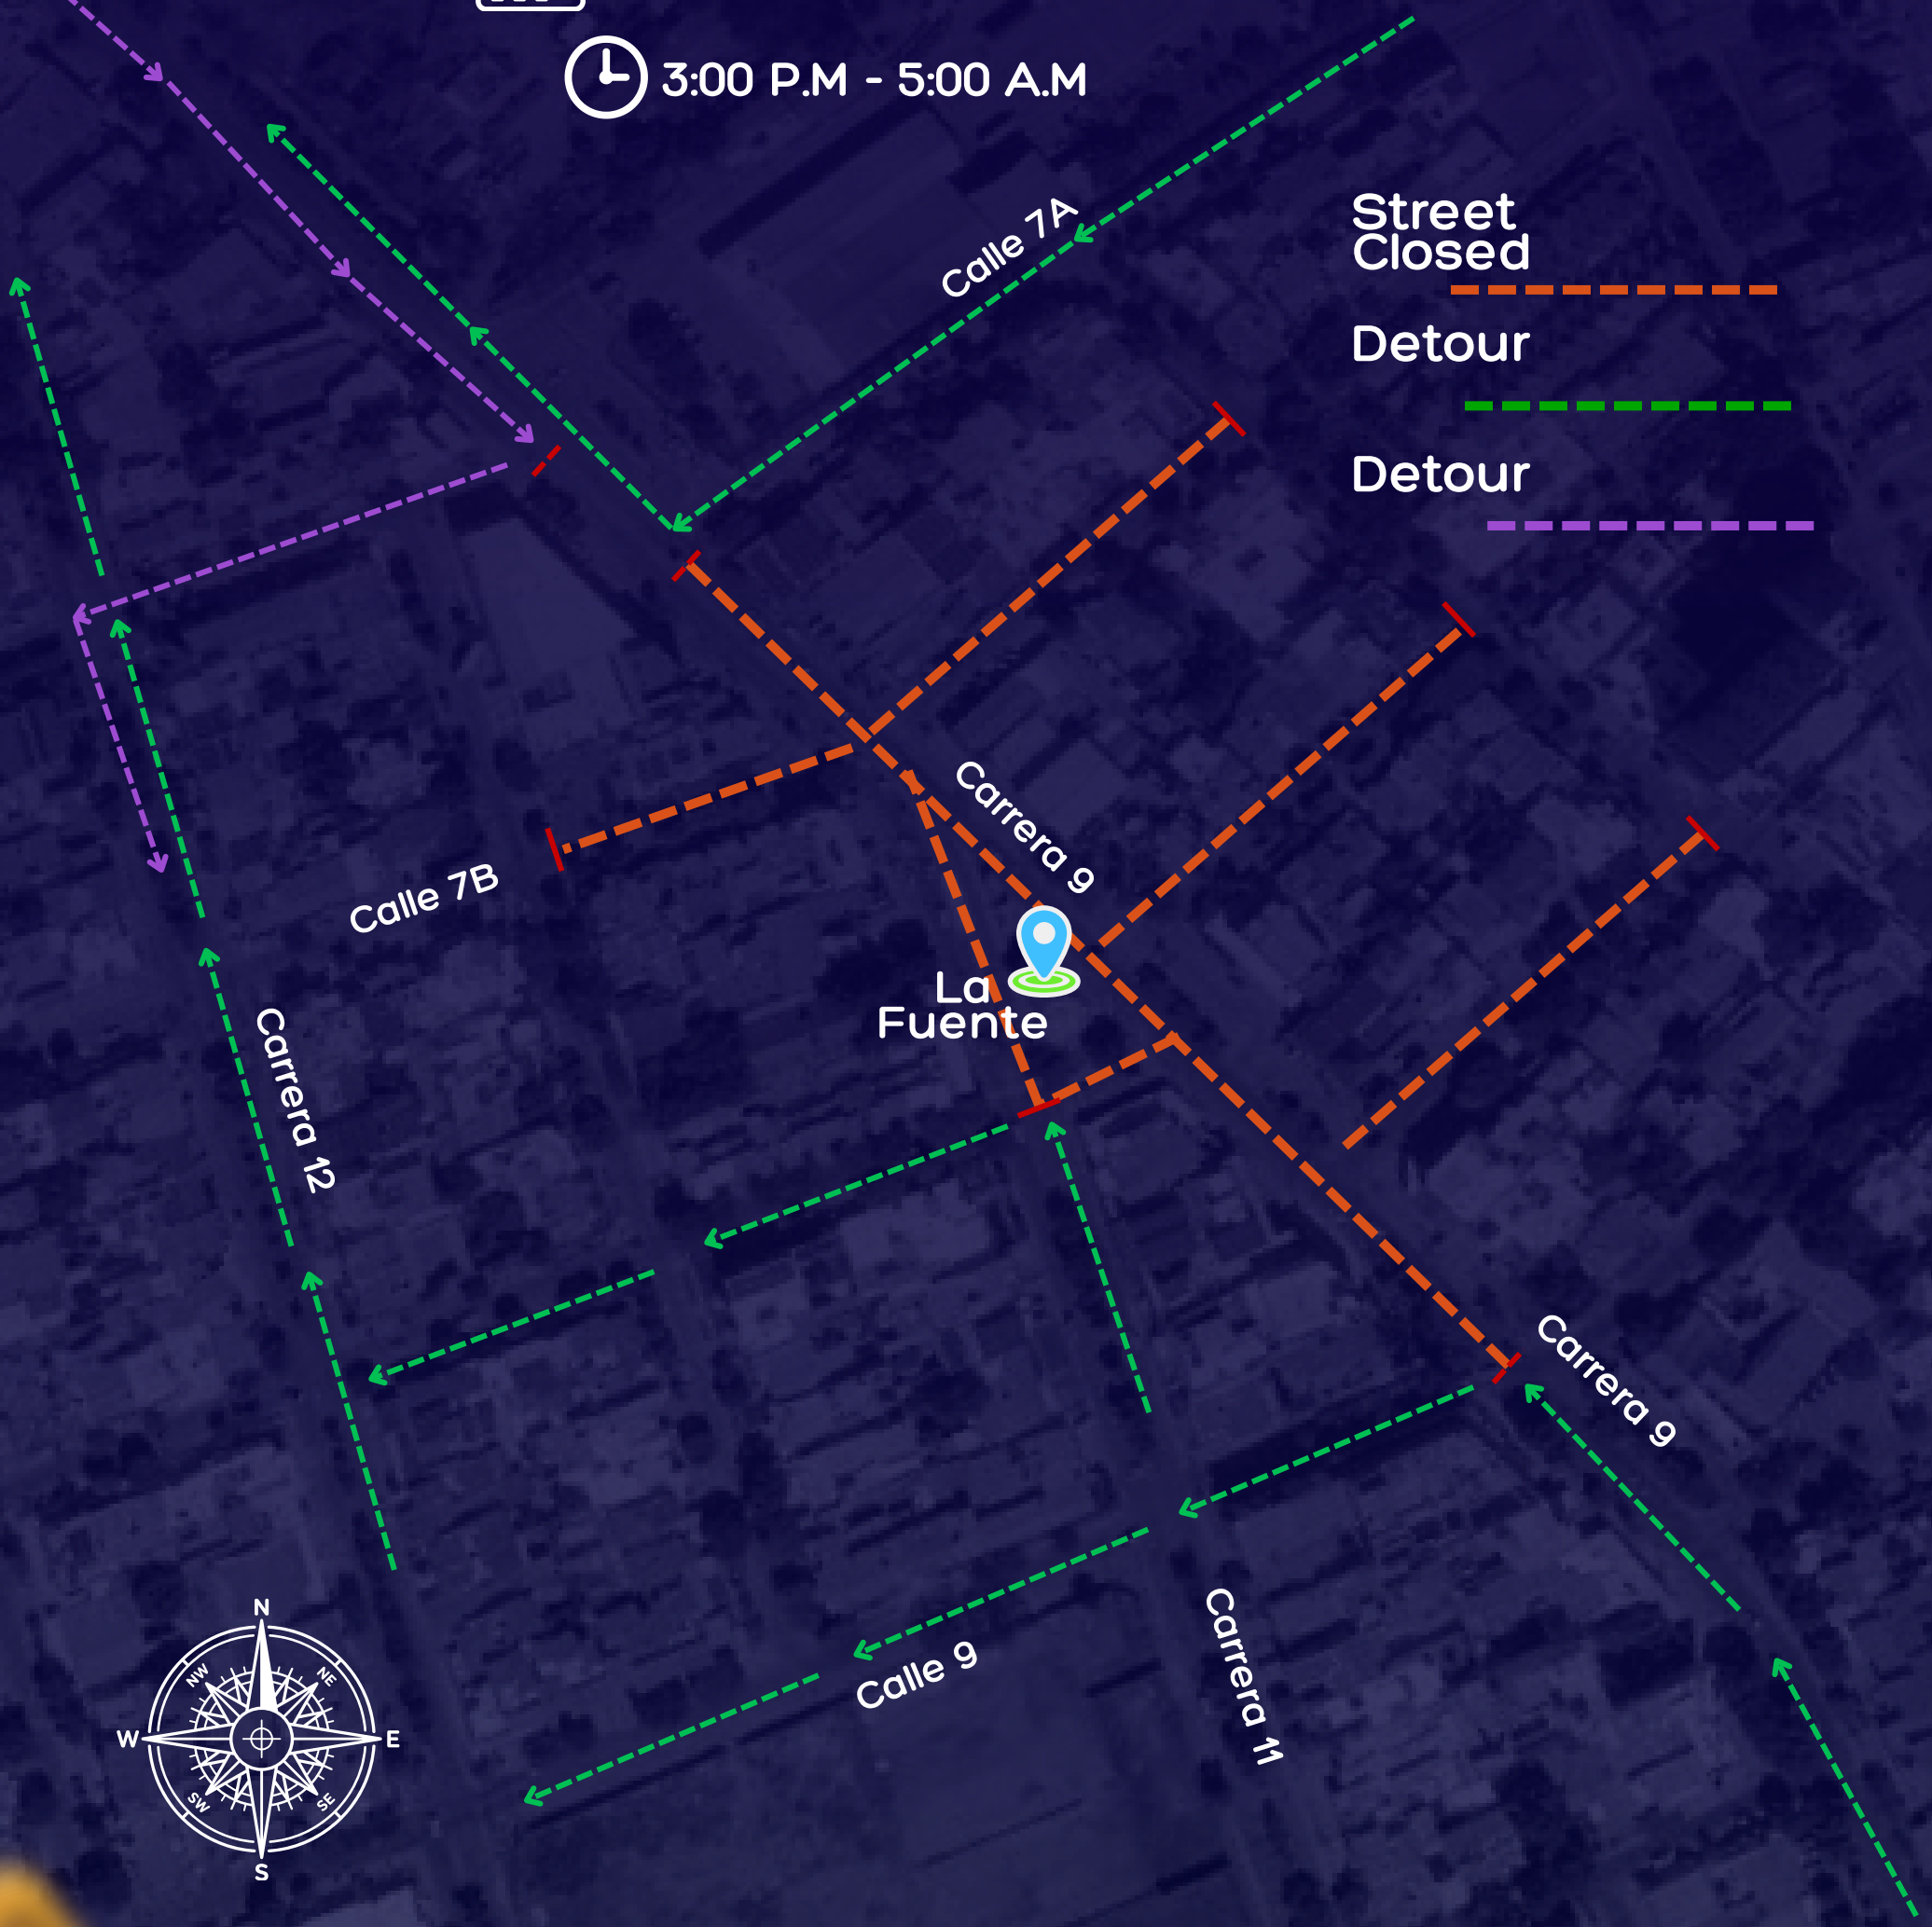

# STREET CLOSURES IN VALLEDUPAR CITY

Stay alert to the street closures in the city due to the festival "59° Festival de la Leyenda Vallenata". Plan your trips on time and drive carefully

**CLOSURE:** CITY CENTER AND HISTORIC CENTER

# STREET CLOSURES IN VALLEDUPAR CITY

Stay alert to the street closures in the city due to the festival "59° Festival de la Leyenda Vallenata". Plan your trips on time and drive carefully

## CLOUSURE: SECTOR LA FUENTE

FRIDAY, MAY 1

3:00 P.M - 5:00 A.M

ALCALDÍA DE  
**VALLEDUPAR**  
TRÁNSITO

ALCALDÍA DE VALLEDUPAR  
TRÁNSITO

**CLOSURE:** PARQUE DE LA LEYENDA

FRIDAY, MAY 1

3:00 P.M - 4:00 A.M

**QUE LLEGÓ FESTIVAL**

**STREET CLOSURES  
IN VALLEDUPAR CITY**

Stay alert to the street closures in the city due to the festival "59° Festival de la Leyenda Vallenata". Plan your trips on time and drive carefully