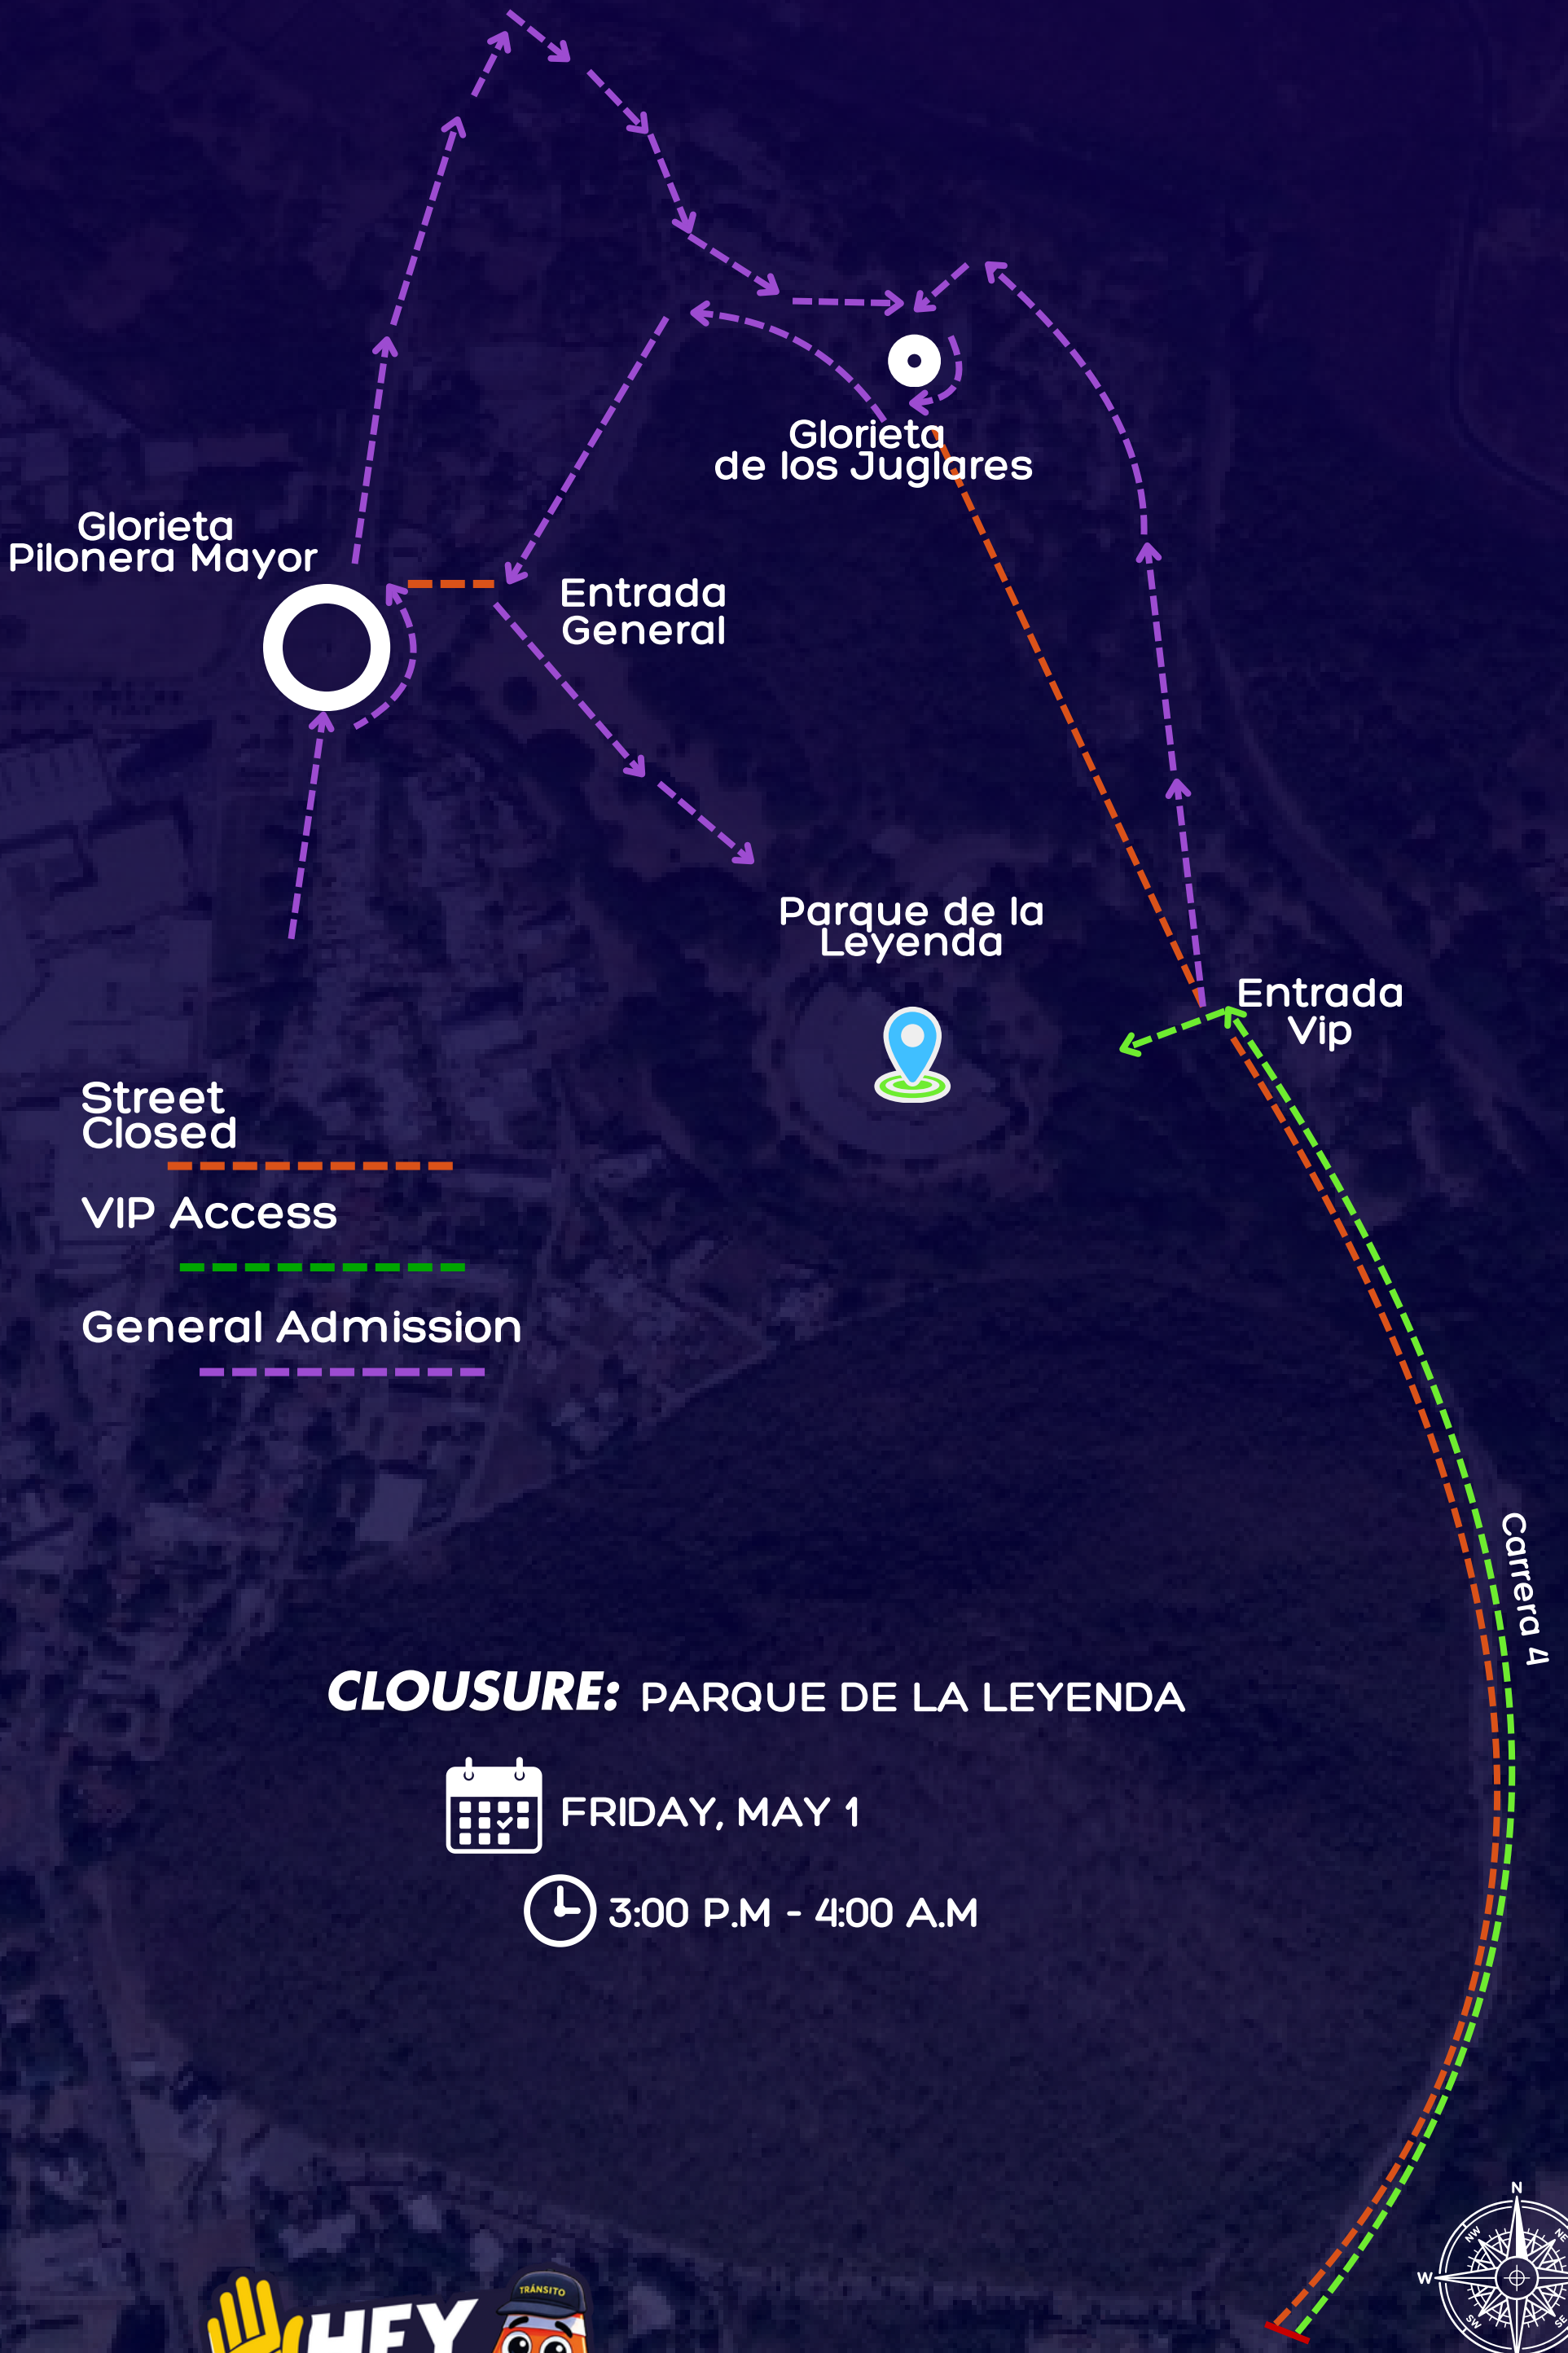

# STREET CLOSURES IN VALLEDUPAR CITY

Stay alert to the street closures in the city due to the festival "59° Festival de la Leyenda Vallenata". Plan your trips on time and drive carefully

**CLOSURE:** CITY CENTER AND HISTORIC CENTER

# STREET CLOSURES IN VALLEDUPAR CITY

Stay alert to the street closures in the city due to the festival "59° Festival de la Leyenda Vallenata". Plan your trips on time and drive carefully

## CLOUSURE: SECTOR LA FUENTE

FRIDAY, MAY 1

3:00 P.M - 5:00 A.M

ALCALDÍA DE  
**VALLEDUPAR**  
TRÁNSITO

ALCALDÍA DE VALLEDUPAR  
TRÁNSITO

**CLOSURE:** PARQUE DE LA LEYENDA

FRIDAY, MAY 1

3:00 P.M - 4:00 A.M

**QUE LLEGÓ FESTIVAL**

**STREET CLOSURES  
IN VALLEDUPAR CITY**

Stay alert to the street closures in the city due to the festival "59° Festival de la Leyenda Vallenata". Plan your trips on time and drive carefully