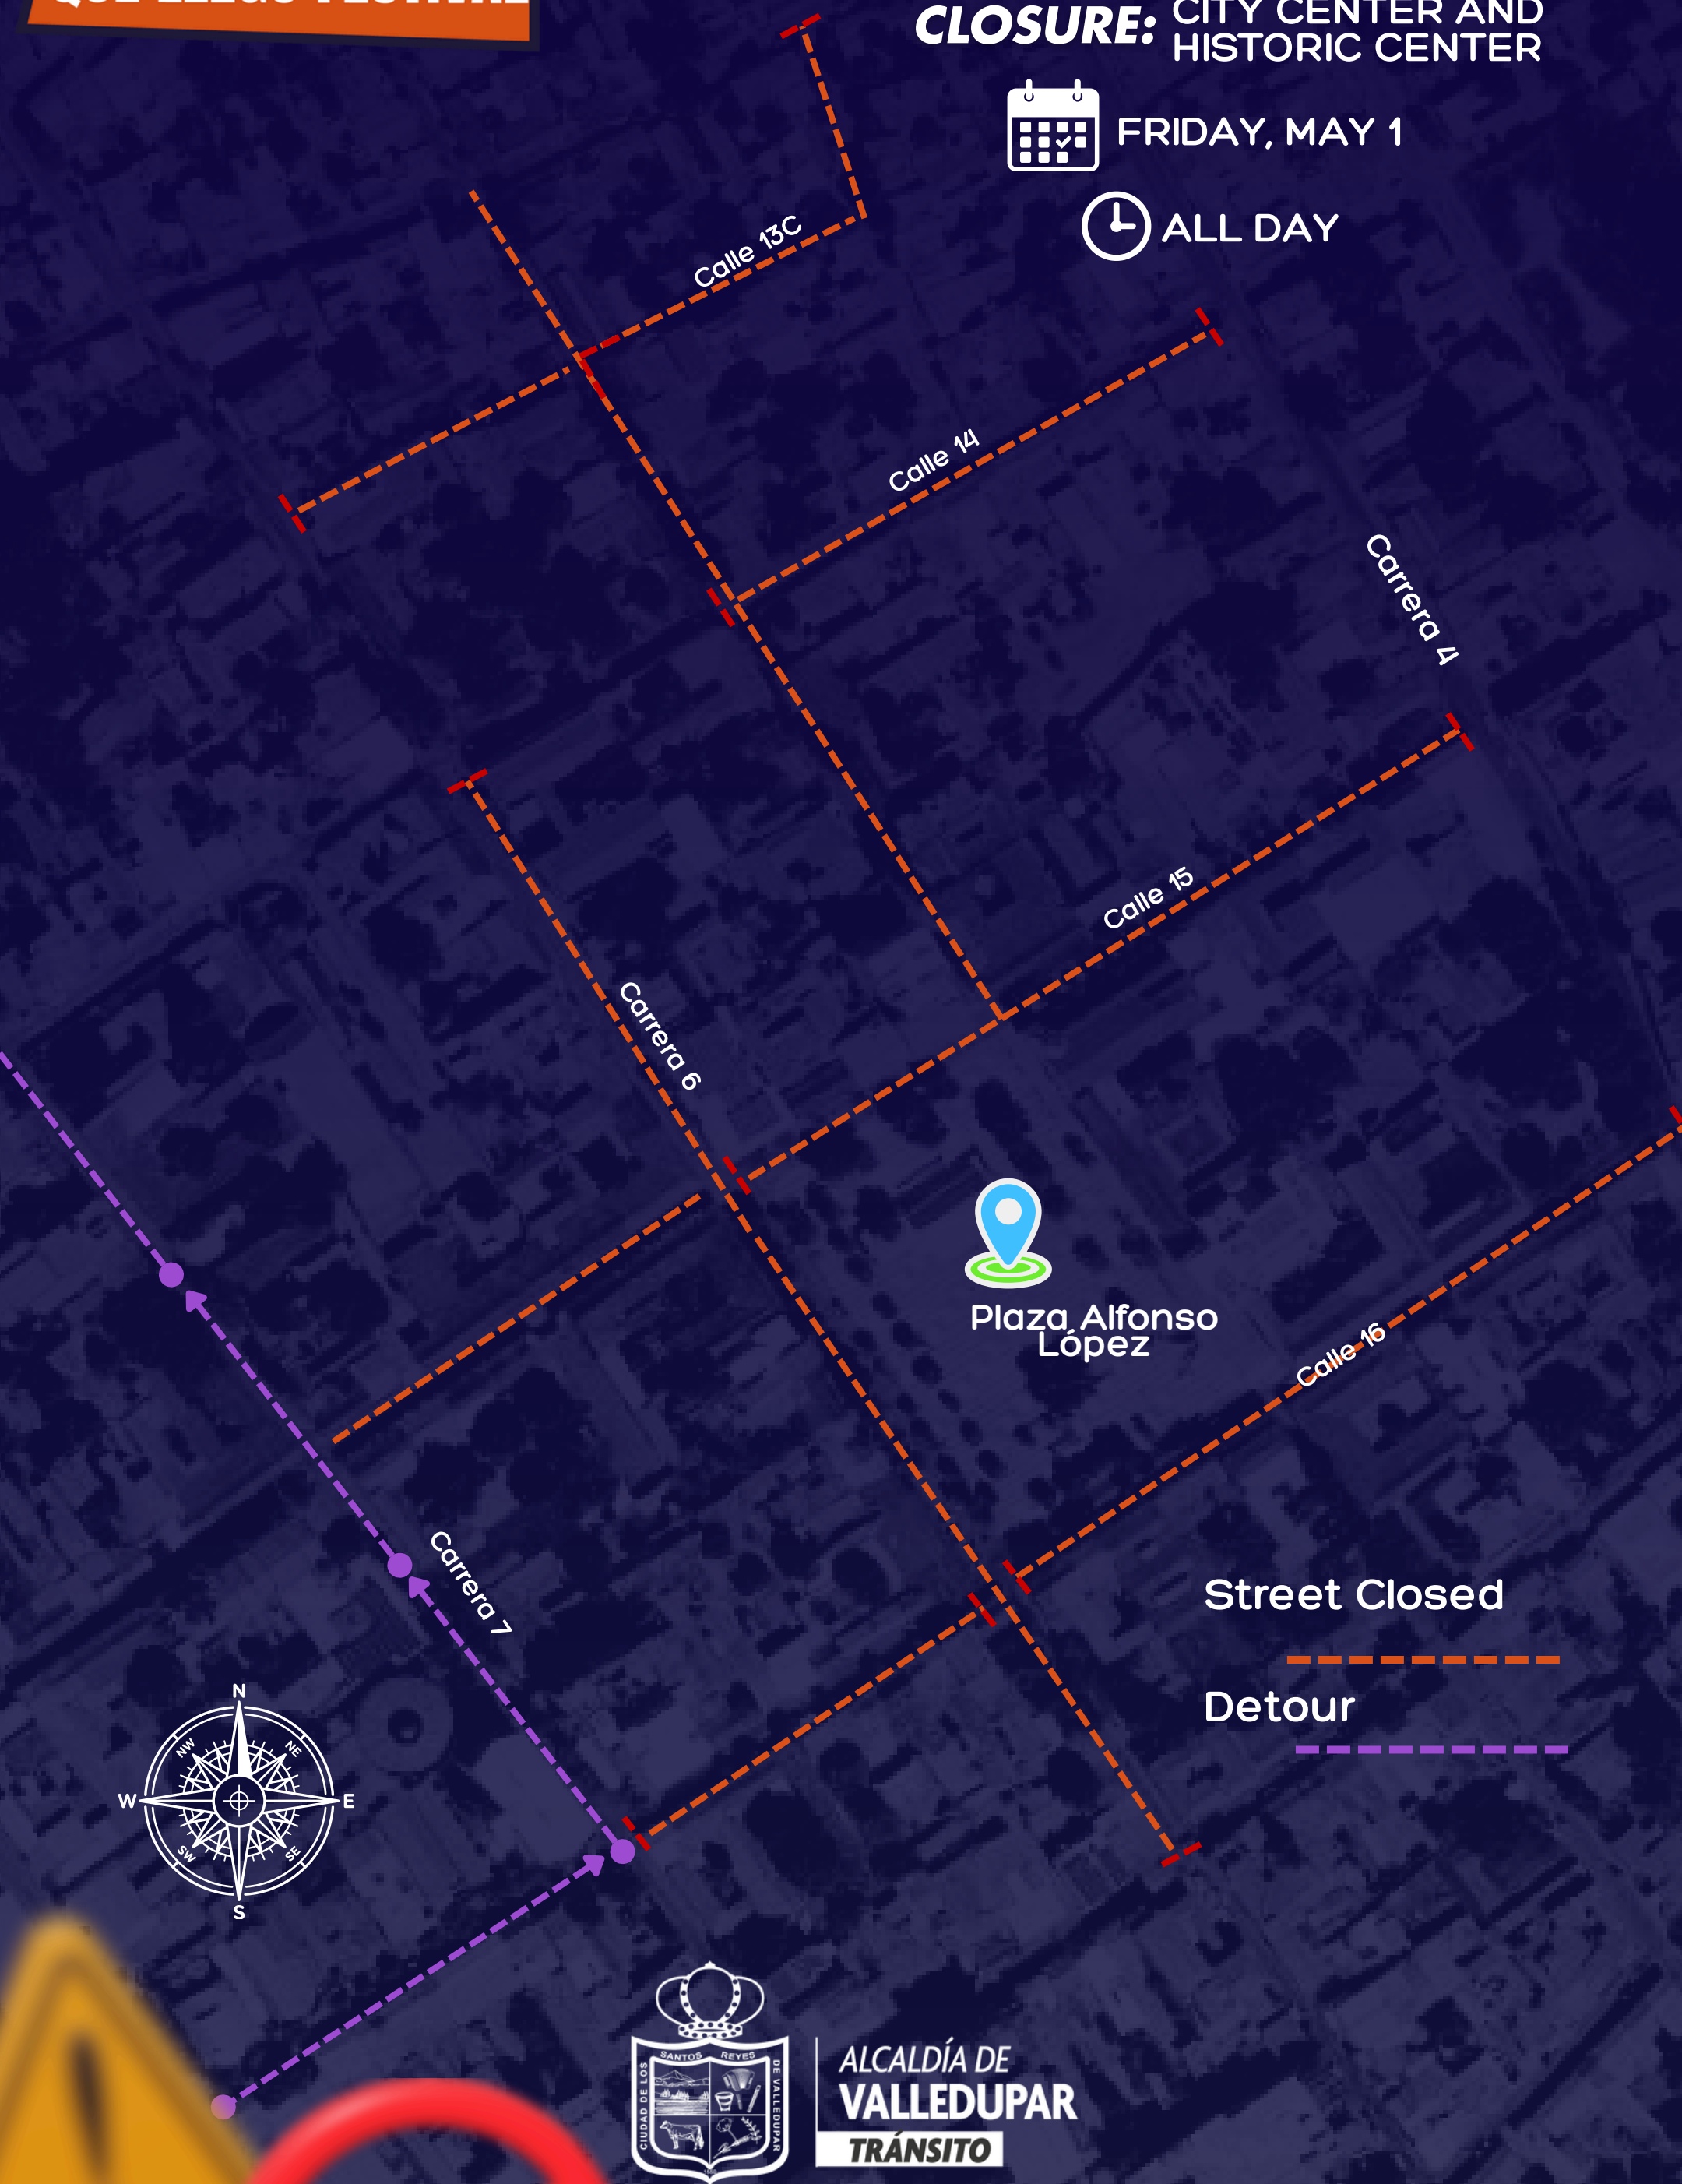

ALCALDÍA DE
VALLEDUPAR
TRÁNSITO