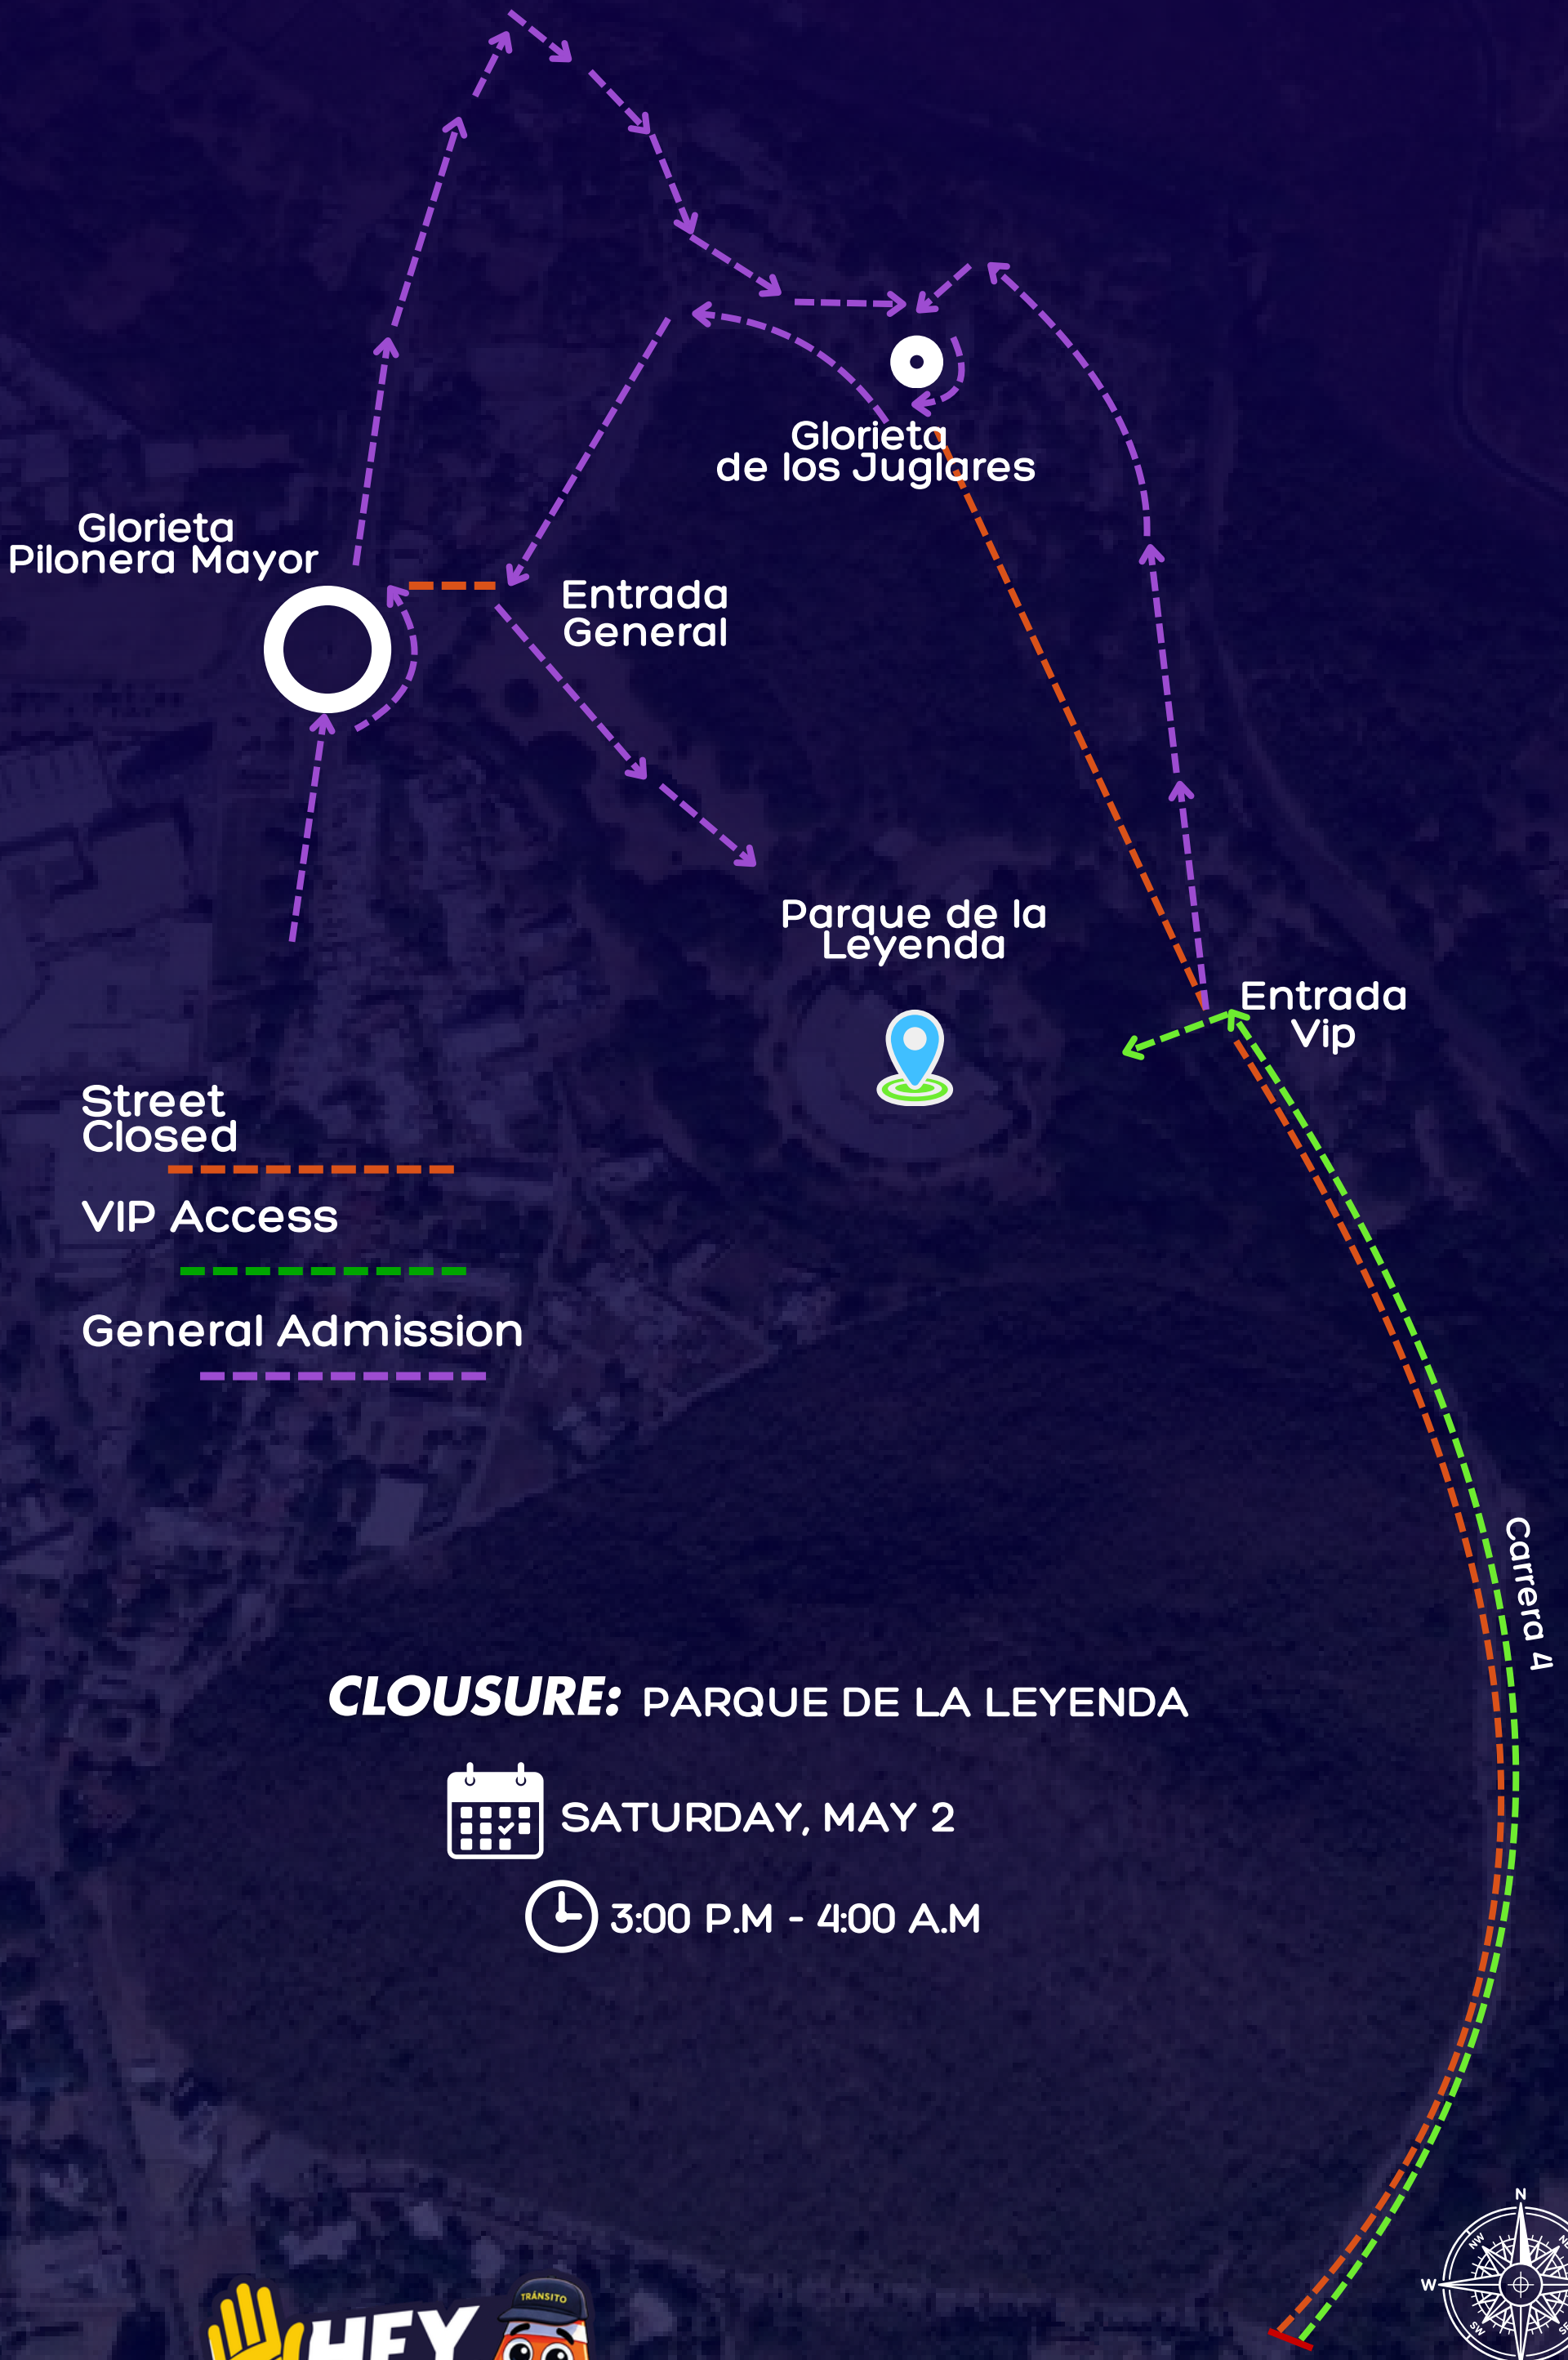

ALCALDÍA DE VALLEDUPAR
TRÁNSITO

CLOSURE: PARQUE DE LA LEYENDA

SATURDAY, MAY 2

3:00 P.M - 4:00 A.M