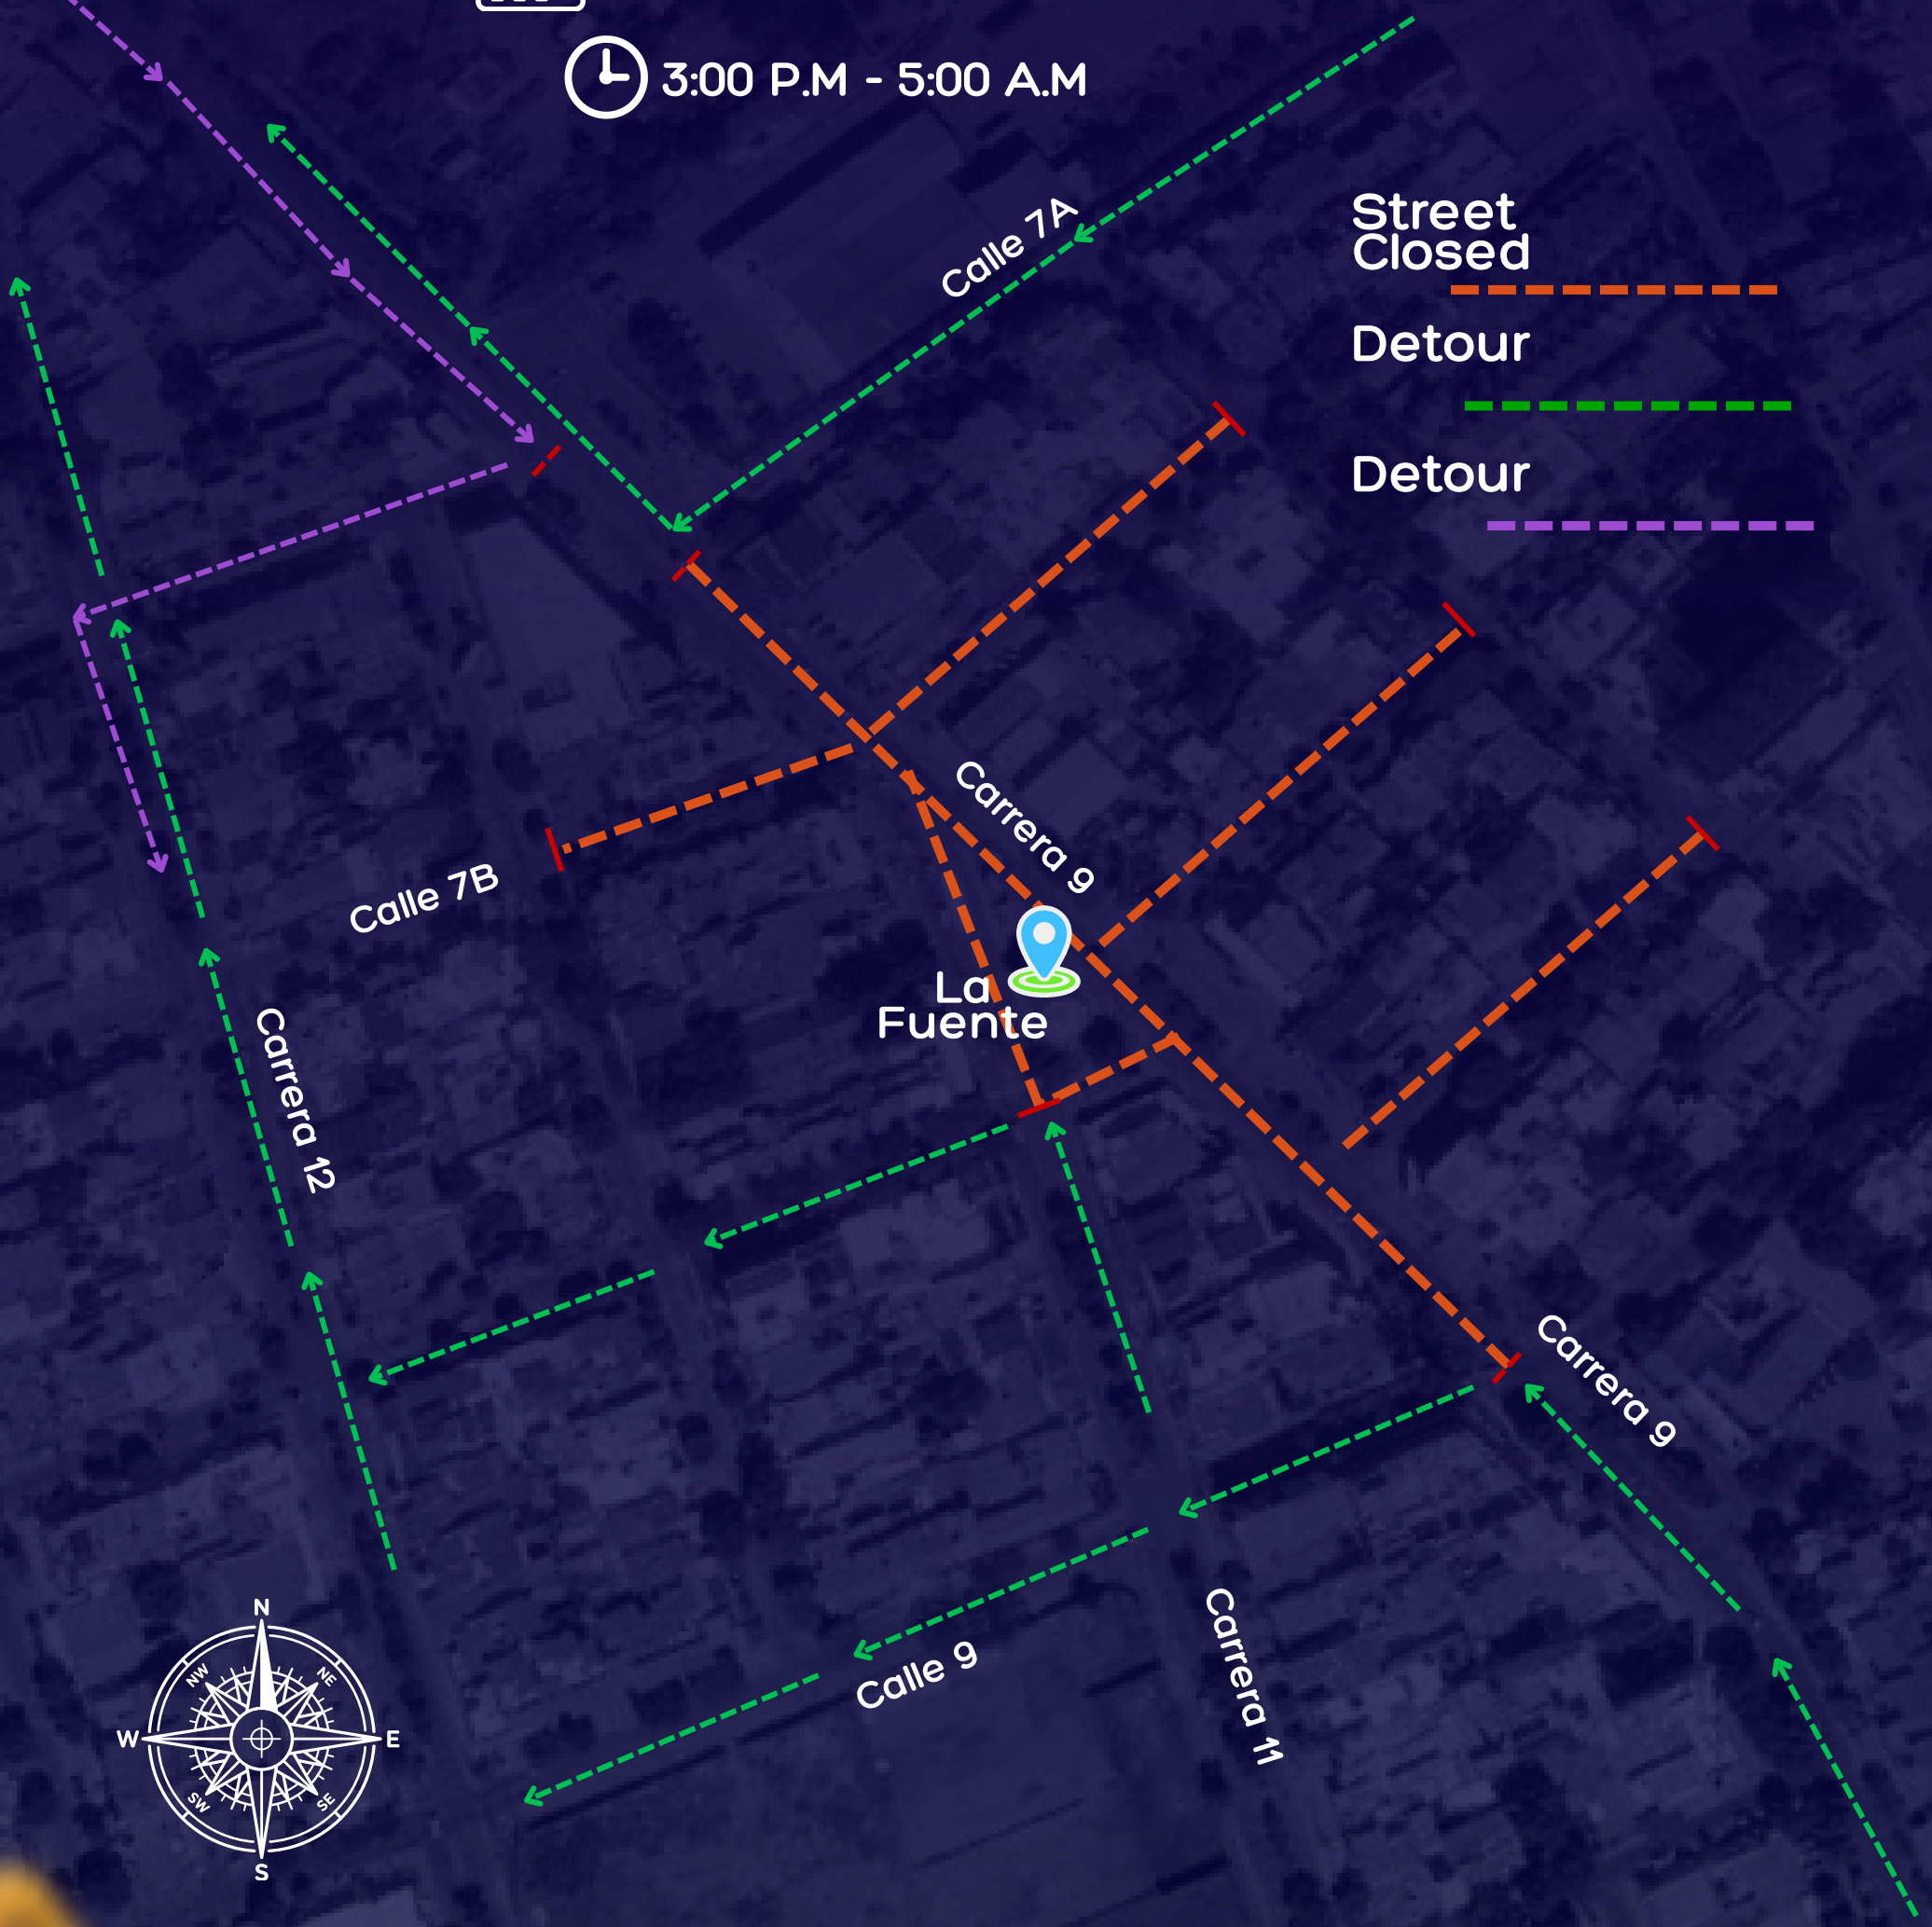

# STREET CLOSURES IN VALLEDUPAR CITY

Stay alert to the street closures in the city due to the festival "59° Festival de la Leyenda Vallenata". Plan your trips on time and drive carefully

**CLOSURE:** CITY CENTER AND HISTORIC CENTER

**STREET CLOSURES  
IN VALLEDUPAR CITY**

Stay alert to the street closures in the city due to the festival "59 Festival de la Leyenda Vallenata". Plan your trips on time and drive carefully

**QUE LLEGÓ FESTIVAL**

# STREET CLOSURES IN VALLEDUPAR CITY

Stay alert to the street closures in the city due to the festival "59° Festival de la Leyenda Vallenata". Plan your trips on time and drive carefully

## CLOSURE: SECTOR LA FUENTE

SATURDAY, MAY 2

3:00 P.M - 5:00 A.M

ALCALDÍA DE  
**VALLEDUPAR**  
TRÁNSITO