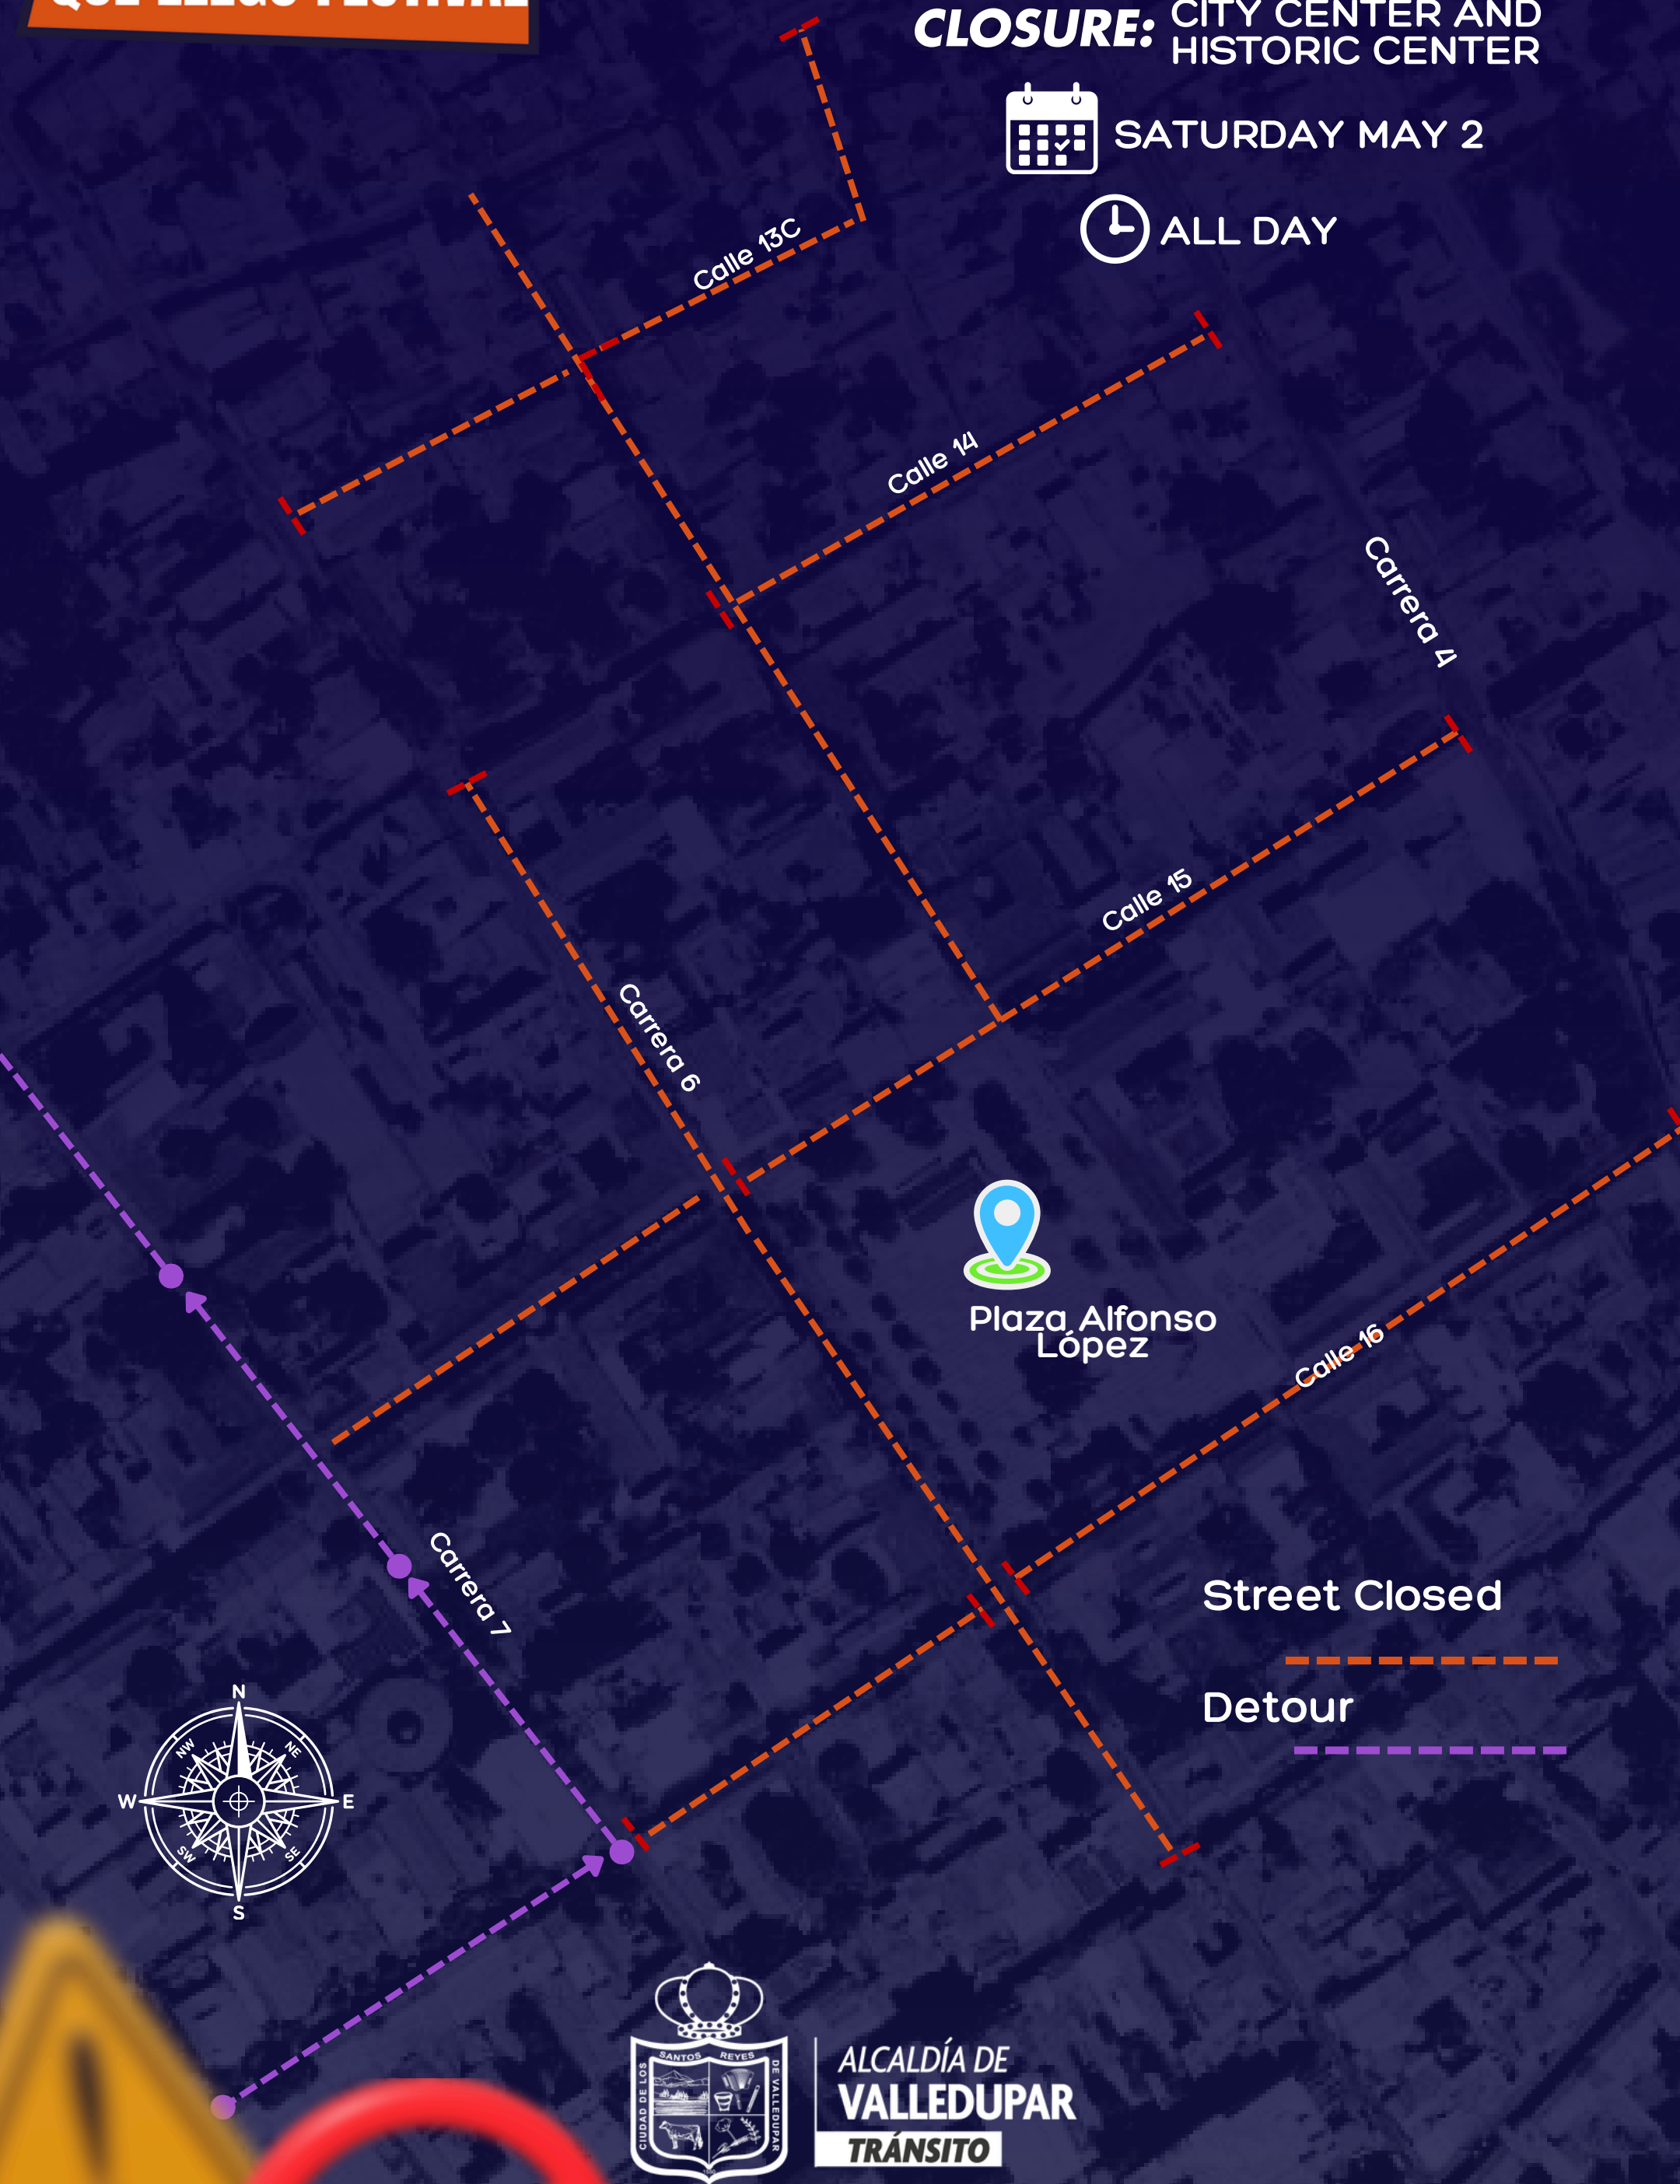

ALCALDÍA DE
VALLEDUPAR
TRÁNSITO