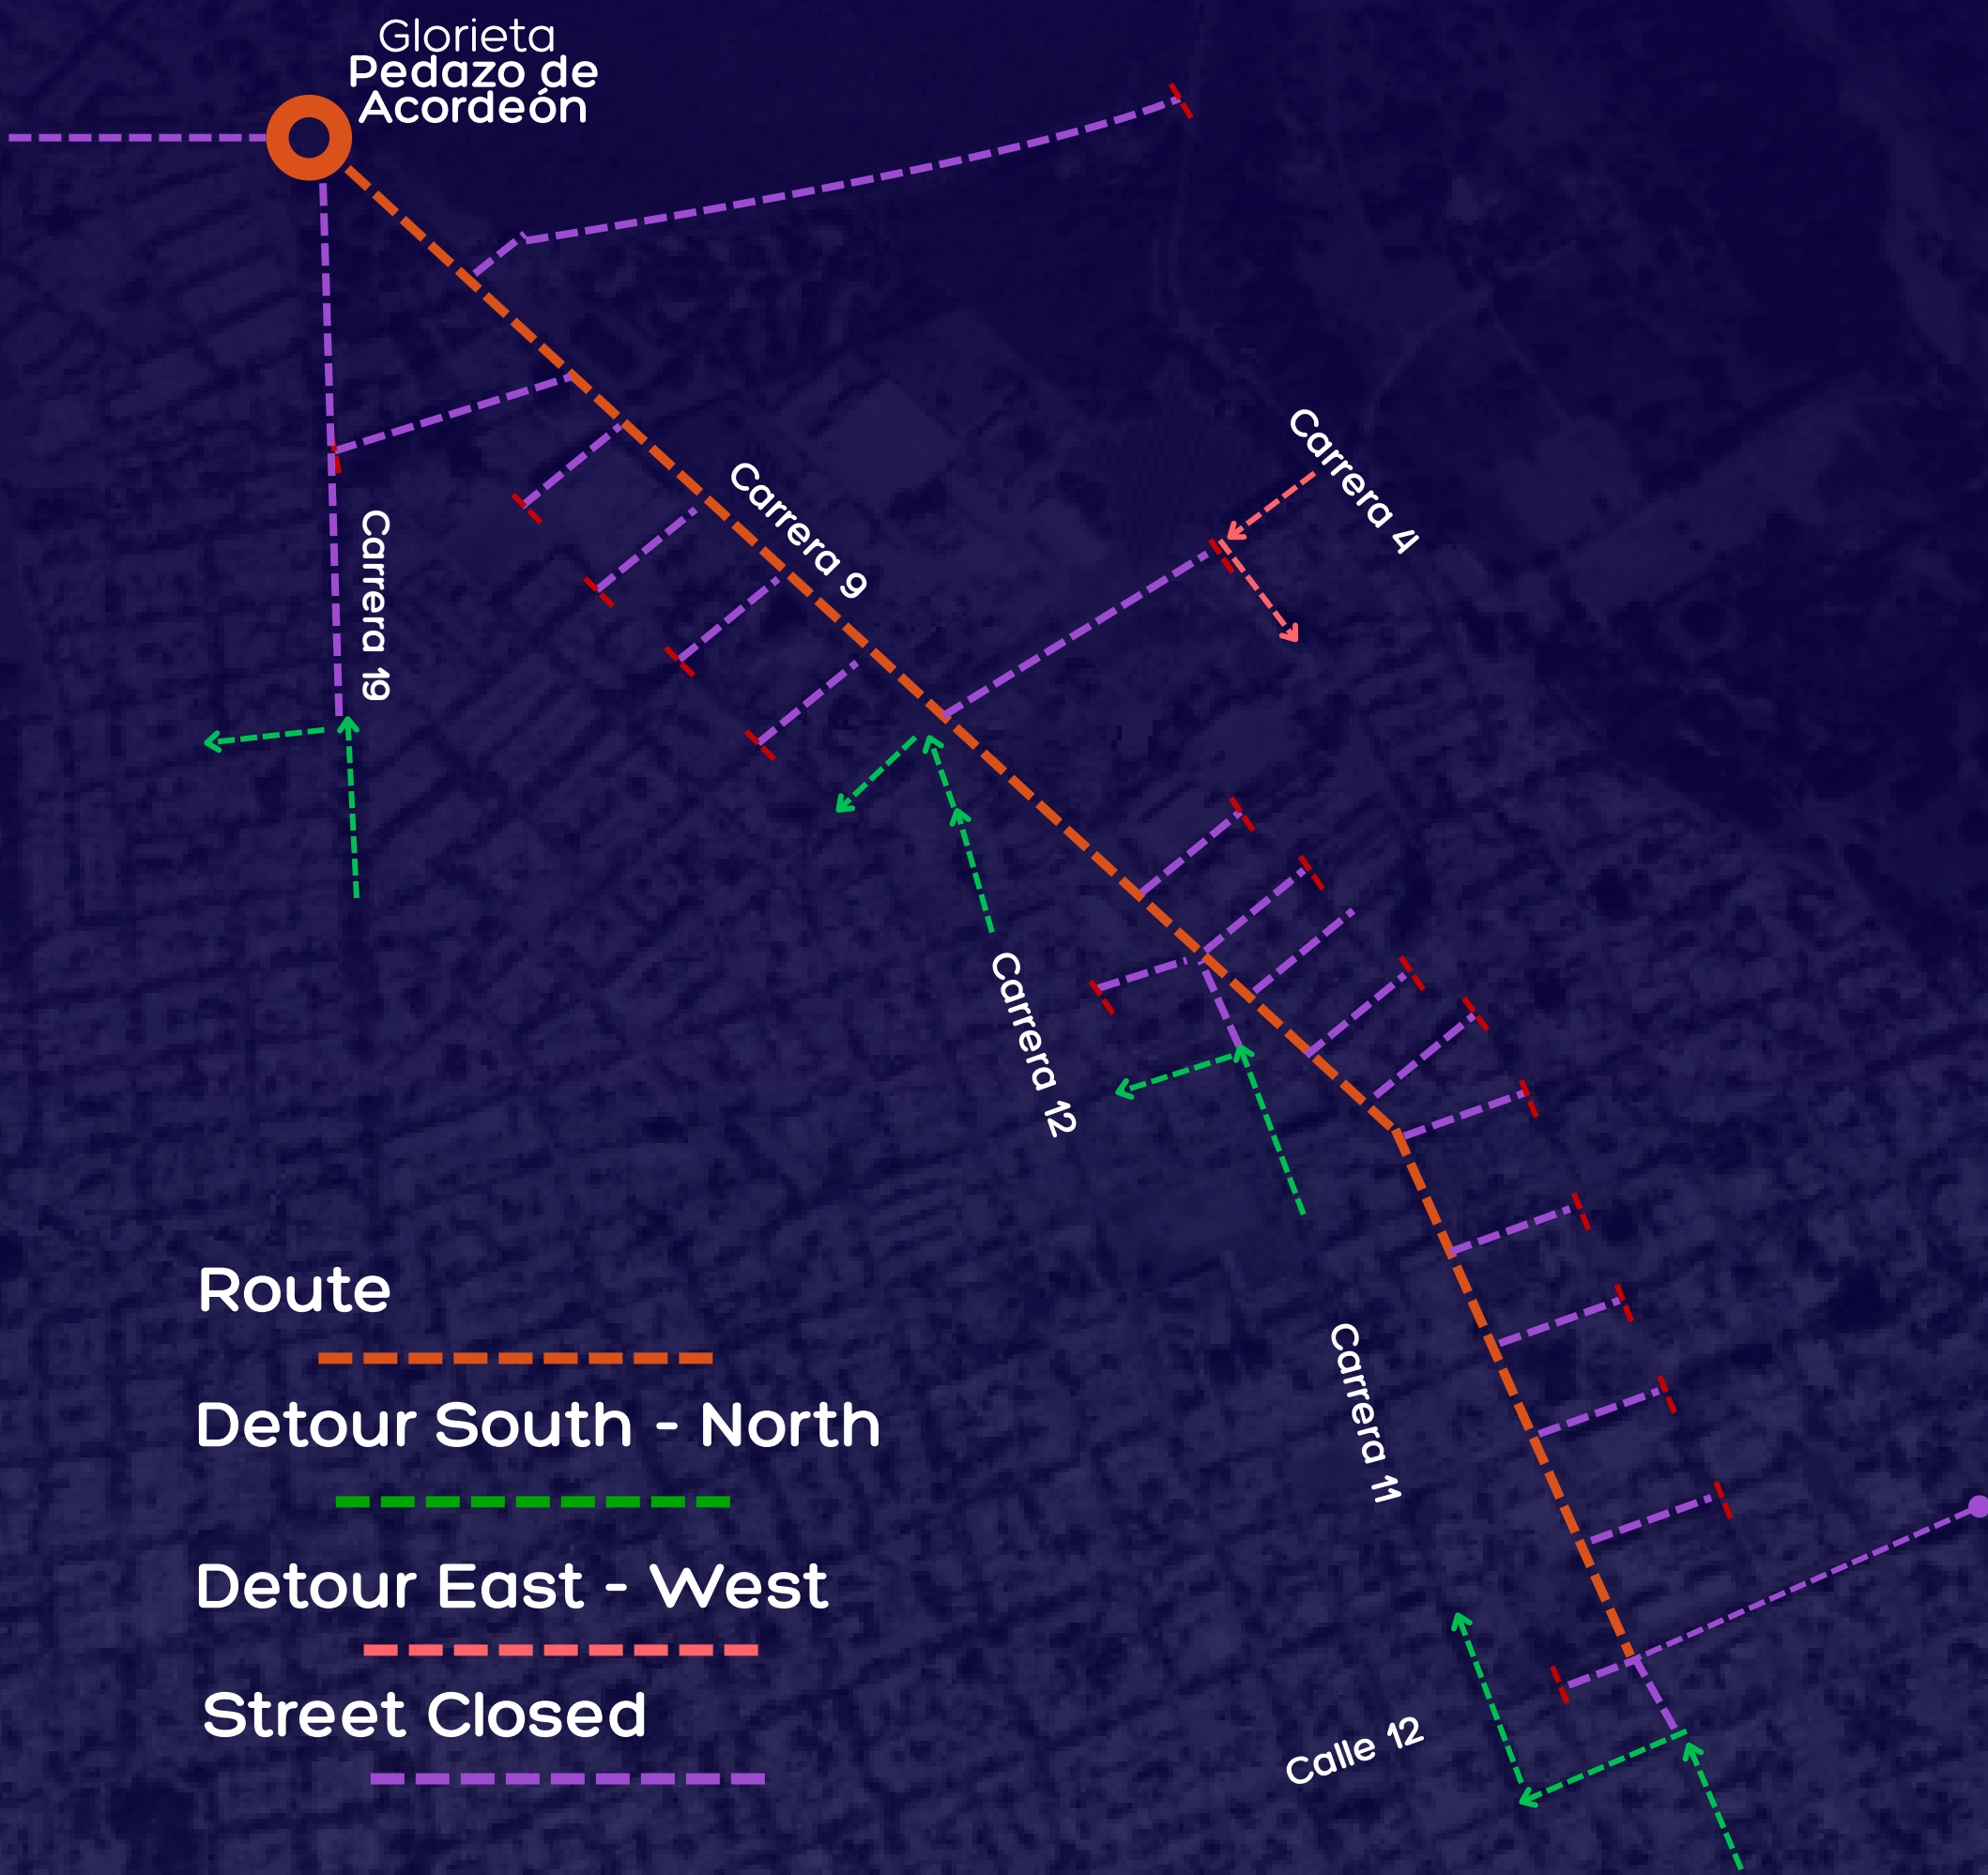

QUE LLEGÓ FESTIVAL

STREET CLOSURES IN VALLEDUPAR CITY

Stay alert to the street closures in the city due to the festival "59° Festival de la Leyenda Vallenata". Plan your trips on time and drive carefully

CLOSURE: CITY CENTER AND HISTORIC CENTER

TUESDAY APRIL 28

ALL DAY

ALCALDÍA DE
VALLEDUPAR
TRÁNSITO

STREET CLOSURES IN VALLEDUPAR CITY

Stay alert to the street closures in the city due to the festival "59° Festival de la Leyenda Vallenata". Plan your trips on time and drive carefully

EVENT: DESFILE PILONERAS
categorías infantil y juvenil

 TUESDAY APRIL 28

 12:00 P.M - 7:00 P.M

ALCALDÍA DE
VALLEDUPAR
TRÁNSITO

ALCALDÍA DE VALLEDUPAR
TRÁNSITO

CLOSURE: PARQUE DE LA LEYENDA

TUESDAY APRIL 28

3:00 P.M - 4:00 A.M

QUE LLEGÓ FESTIVAL

**STREET CLOSURES
IN VALLEDUPAR CITY**

Stay alert to the street closures in the city due to the festival "59° Festival de la Leyenda Vallenata". Plan your trips on time and drive carefully