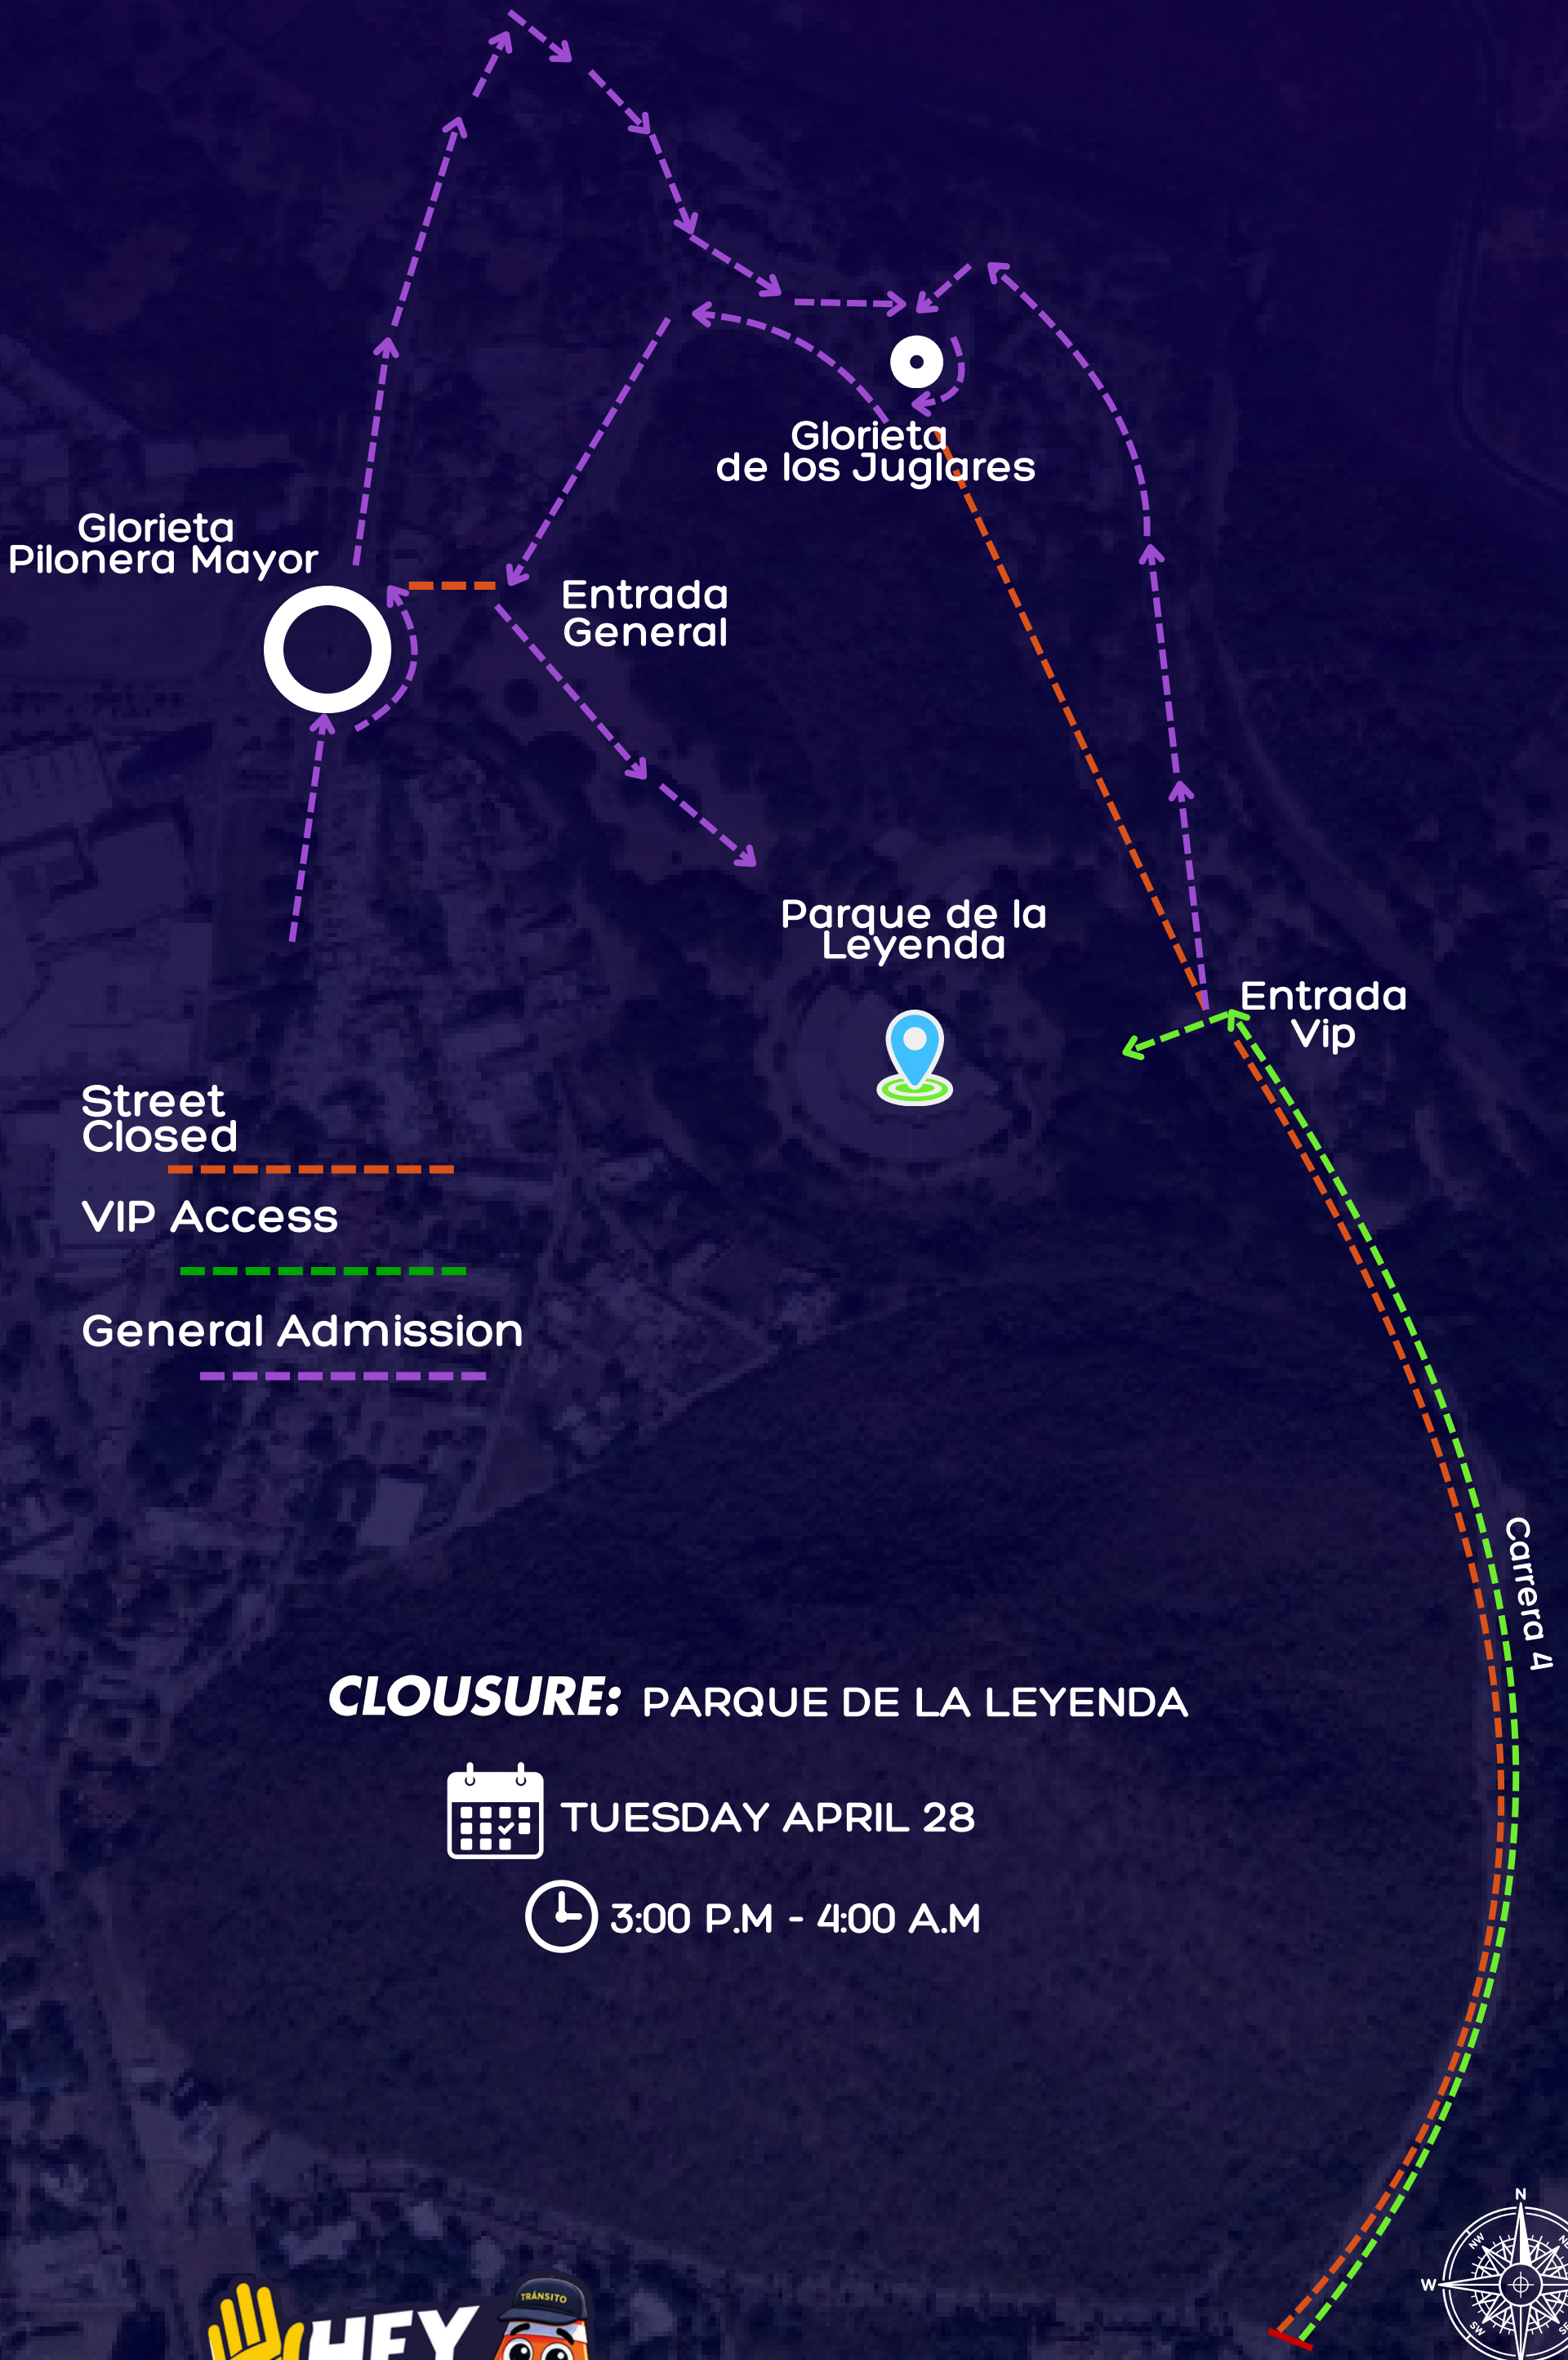

QUE LLEGÓ FESTIVAL

STREET CLOSURES IN VALLEDUPAR CITY

Stay alert to the street closures in the city due to the festival "59° Festival de la Leyenda Vallenata". Plan your trips on time and drive carefully

CLOSURE: CITY CENTER AND HISTORIC CENTER

TUESDAY APRIL 28

ALL DAY

ALCALDÍA DE
VALLEDUPAR
TRÁNSITO

STREET CLOSURES IN VALLEDUPAR CITY

Stay alert to the street closures in the city due to the festival "59° Festival de la Leyenda Vallenata". Plan your trips on time and drive carefully

EVENT: DESFILE PILONERAS
categorías infantil y juvenil

 TUESDAY APRIL 28

 12:00 P.M - 7:00 P.M

ALCALDÍA DE
VALLEDUPAR
TRÁNSITO

ALCALDÍA DE VALLEDUPAR
TRÁNSITO

CLOSURE: PARQUE DE LA LEYENDA

TUESDAY APRIL 28

3:00 P.M - 4:00 A.M

QUE LLEGÓ FESTIVAL

**STREET CLOSURES
IN VALLEDUPAR CITY**

Stay alert to the street closures in the city due to the festival "59° Festival de la Leyenda Vallenata". Plan your trips on time and drive carefully