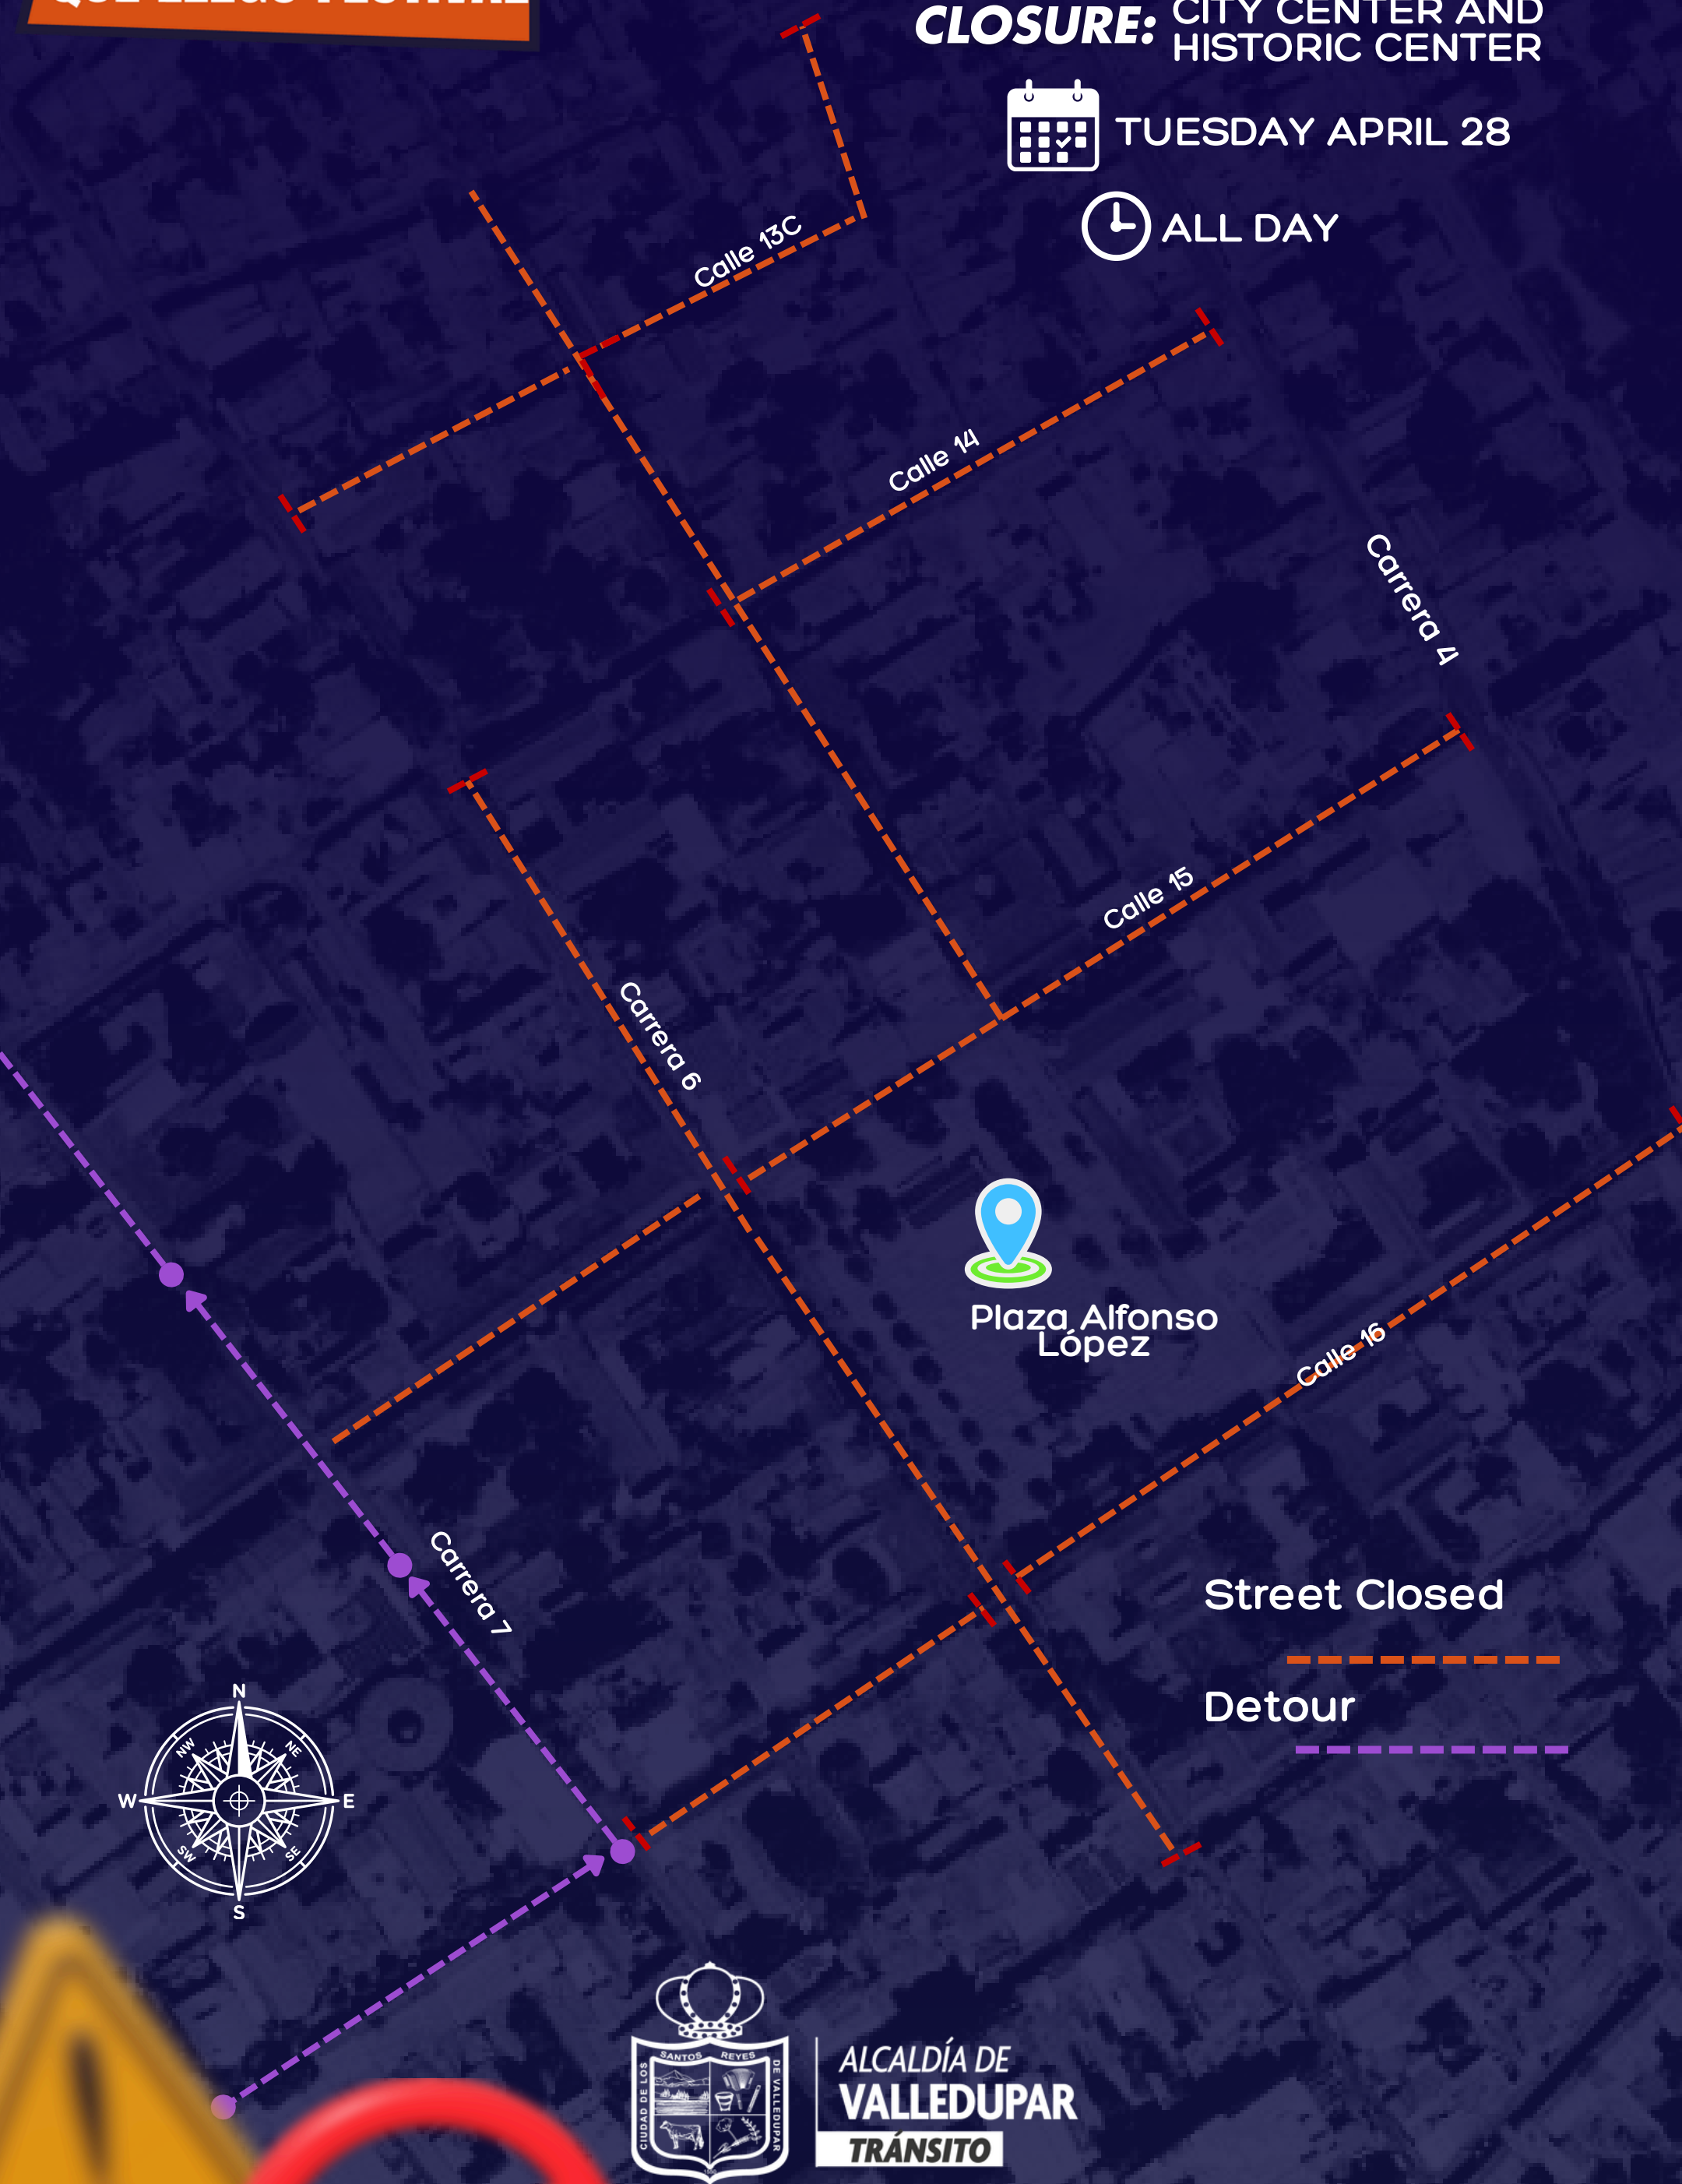

QUE LLEGÓ FESTIVAL

STREET CLOSURES IN VALLEDUPAR CITY

Stay alert to the street closures in the city due to the festival "59° Festival de la Leyenda Vallenata". Plan your trips on time and drive carefully

CLOSURE: CITY CENTER AND HISTORIC CENTER

TUESDAY APRIL 28

ALL DAY

ALCALDÍA DE
VALLEDUPAR
TRÁNSITO

STREET CLOSURES IN VALLEDUPAR CITY

Stay alert to the street closures in the city due to the festival "59° Festival de la Leyenda Vallenata". Plan your trips on time and drive carefully

EVENT: DESFILE PILONERAS
categorías infantil y juvenil

 TUESDAY APRIL 28

 12:00 P.M - 7:00 P.M

ALCALDÍA DE
VALLEDUPAR
TRÁNSITO

ALCALDÍA DE VALLEDUPAR
TRÁNSITO

CLOSURE: PARQUE DE LA LEYENDA

TUESDAY APRIL 28

3:00 P.M - 4:00 A.M

QUE LLEGÓ FESTIVAL

**STREET CLOSURES
IN VALLEDUPAR CITY**

Stay alert to the street closures in the city due to the festival "59° Festival de la Leyenda Vallenata". Plan your trips on time and drive carefully