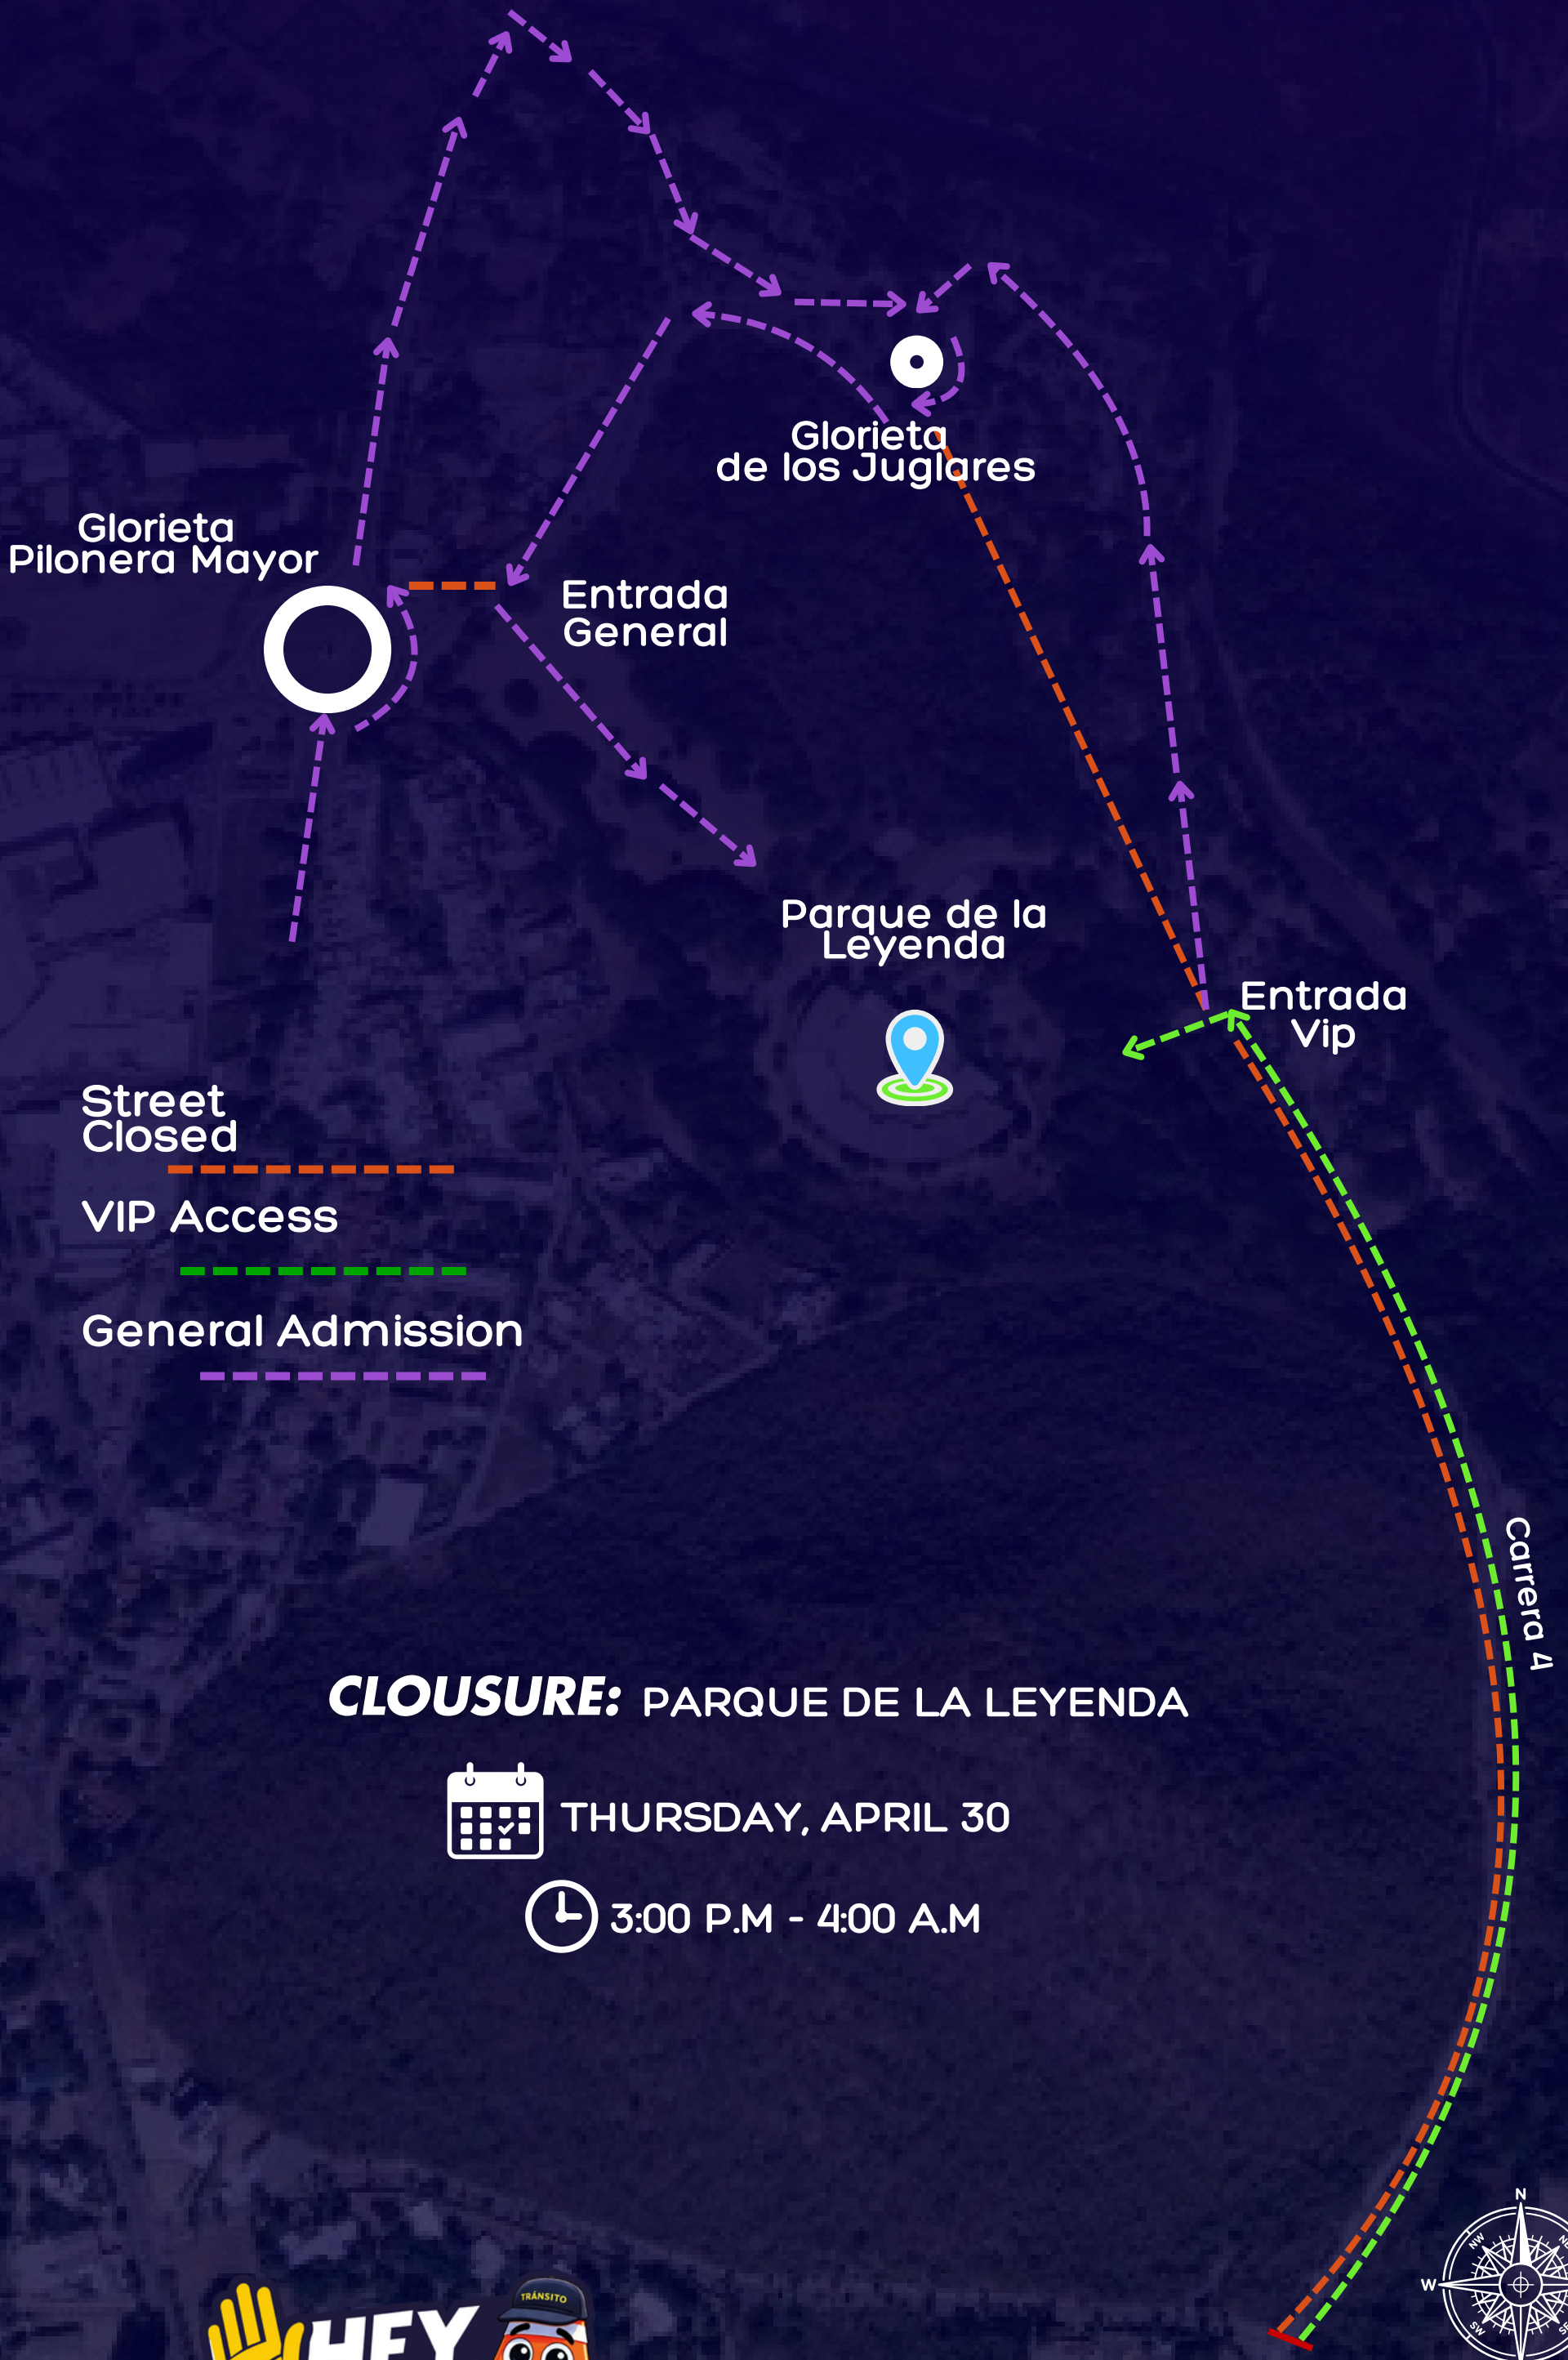

QUE LLEGÓ FESTIVAL

STREET CLOSURES IN VALLEDUPAR CITY

Stay alert to the street closures in the city due to the festival "59° Festival de la Leyenda Vallenata". Plan your trips on time and drive carefully

CLOSURE: CITY CENTER AND HISTORIC CENTER

THURSDAY, APRIL 30

ALL DAY

ALCALDÍA DE
VALLEDUPAR
TRÁNSITO

QUE LLEGÓ FESTIVAL

STREET CLOSURES IN VALLEDUPAR CITY

Stay alert to the street closures in the city due to the festival "59° Festival de la Leyenda Vallenata". Plan your trips on time and drive carefully

CLOUSURE: SECTOR LA FUENTE

THURSDAY, APRIL 30

3:00 P.M - 5:00 A.M

ALCALDÍA DE
VALLEDUPAR
TRÁNSITO

ALCALDÍA DE VALLEDUPAR
TRÁNSITO

CLOSURE: PARQUE DE LA LEYENDA

THURSDAY, APRIL 30

3:00 P.M - 4:00 A.M

QUE LLEGÓ FESTIVAL

**STREET CLOSURES
IN VALLEDUPAR CITY**

Stay alert to the street closures in the city due to the festival "59 Festival de la Leyenda Vallenata". Plan your trips on time and drive carefully