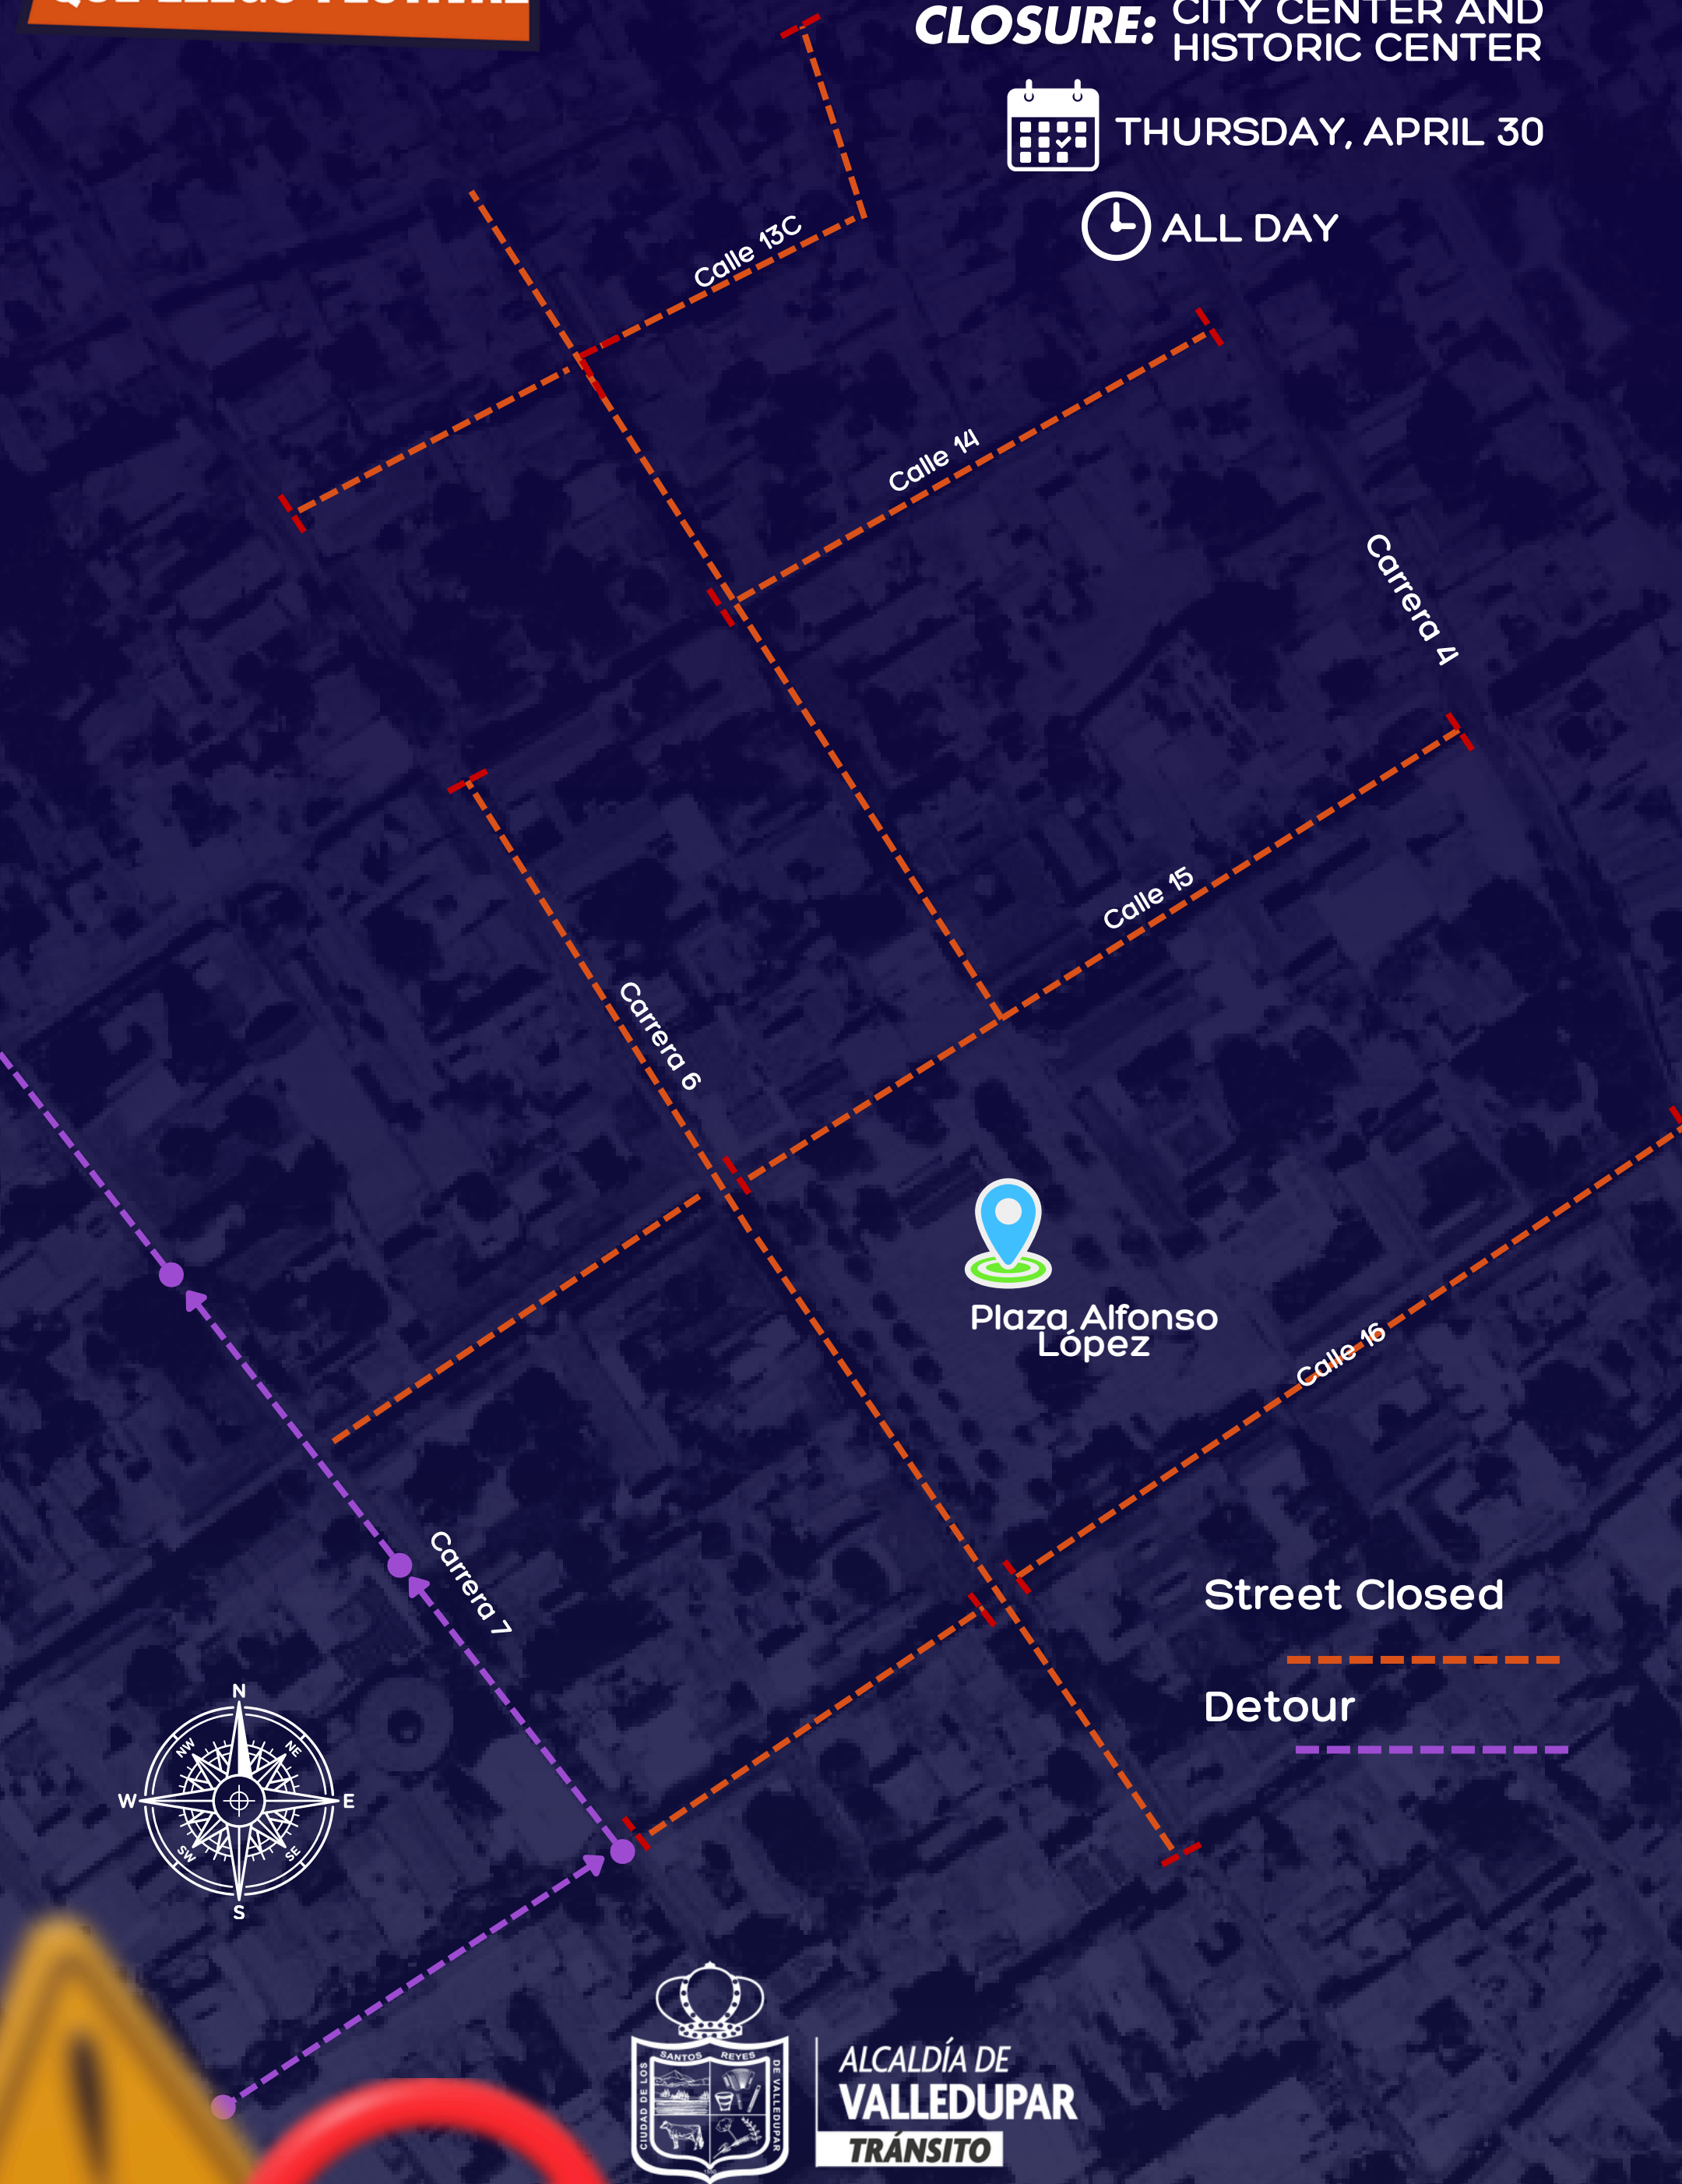

QUE LLEGÓ FESTIVAL

STREET CLOSURES IN VALLEDUPAR CITY

Stay alert to the street closures in the city due to the festival "59° Festival de la Leyenda Vallenata". Plan your trips on time and drive carefully

CLOSURE: CITY CENTER AND HISTORIC CENTER

THURSDAY, APRIL 30

ALL DAY

ALCALDÍA DE
VALLEDUPAR
TRÁNSITO

QUE LLEGÓ FESTIVAL

STREET CLOSURES IN VALLEDUPAR CITY

Stay alert to the street closures in the city due to the festival "59° Festival de la Leyenda Vallenata". Plan your trips on time and drive carefully

CLOUSURE: SECTOR LA FUENTE

THURSDAY, APRIL 30

3:00 P.M - 5:00 A.M

ALCALDÍA DE
VALLEDUPAR
TRÁNSITO

ALCALDÍA DE VALLEDUPAR
TRÁNSITO

CLOSURE: PARQUE DE LA LEYENDA

THURSDAY, APRIL 30

3:00 P.M - 4:00 A.M

QUE LLEGÓ FESTIVAL

**STREET CLOSURES
IN VALLEDUPAR CITY**

Stay alert to the street closures in the city due to the festival "59 Festival de la Leyenda Vallenata". Plan your trips on time and drive carefully