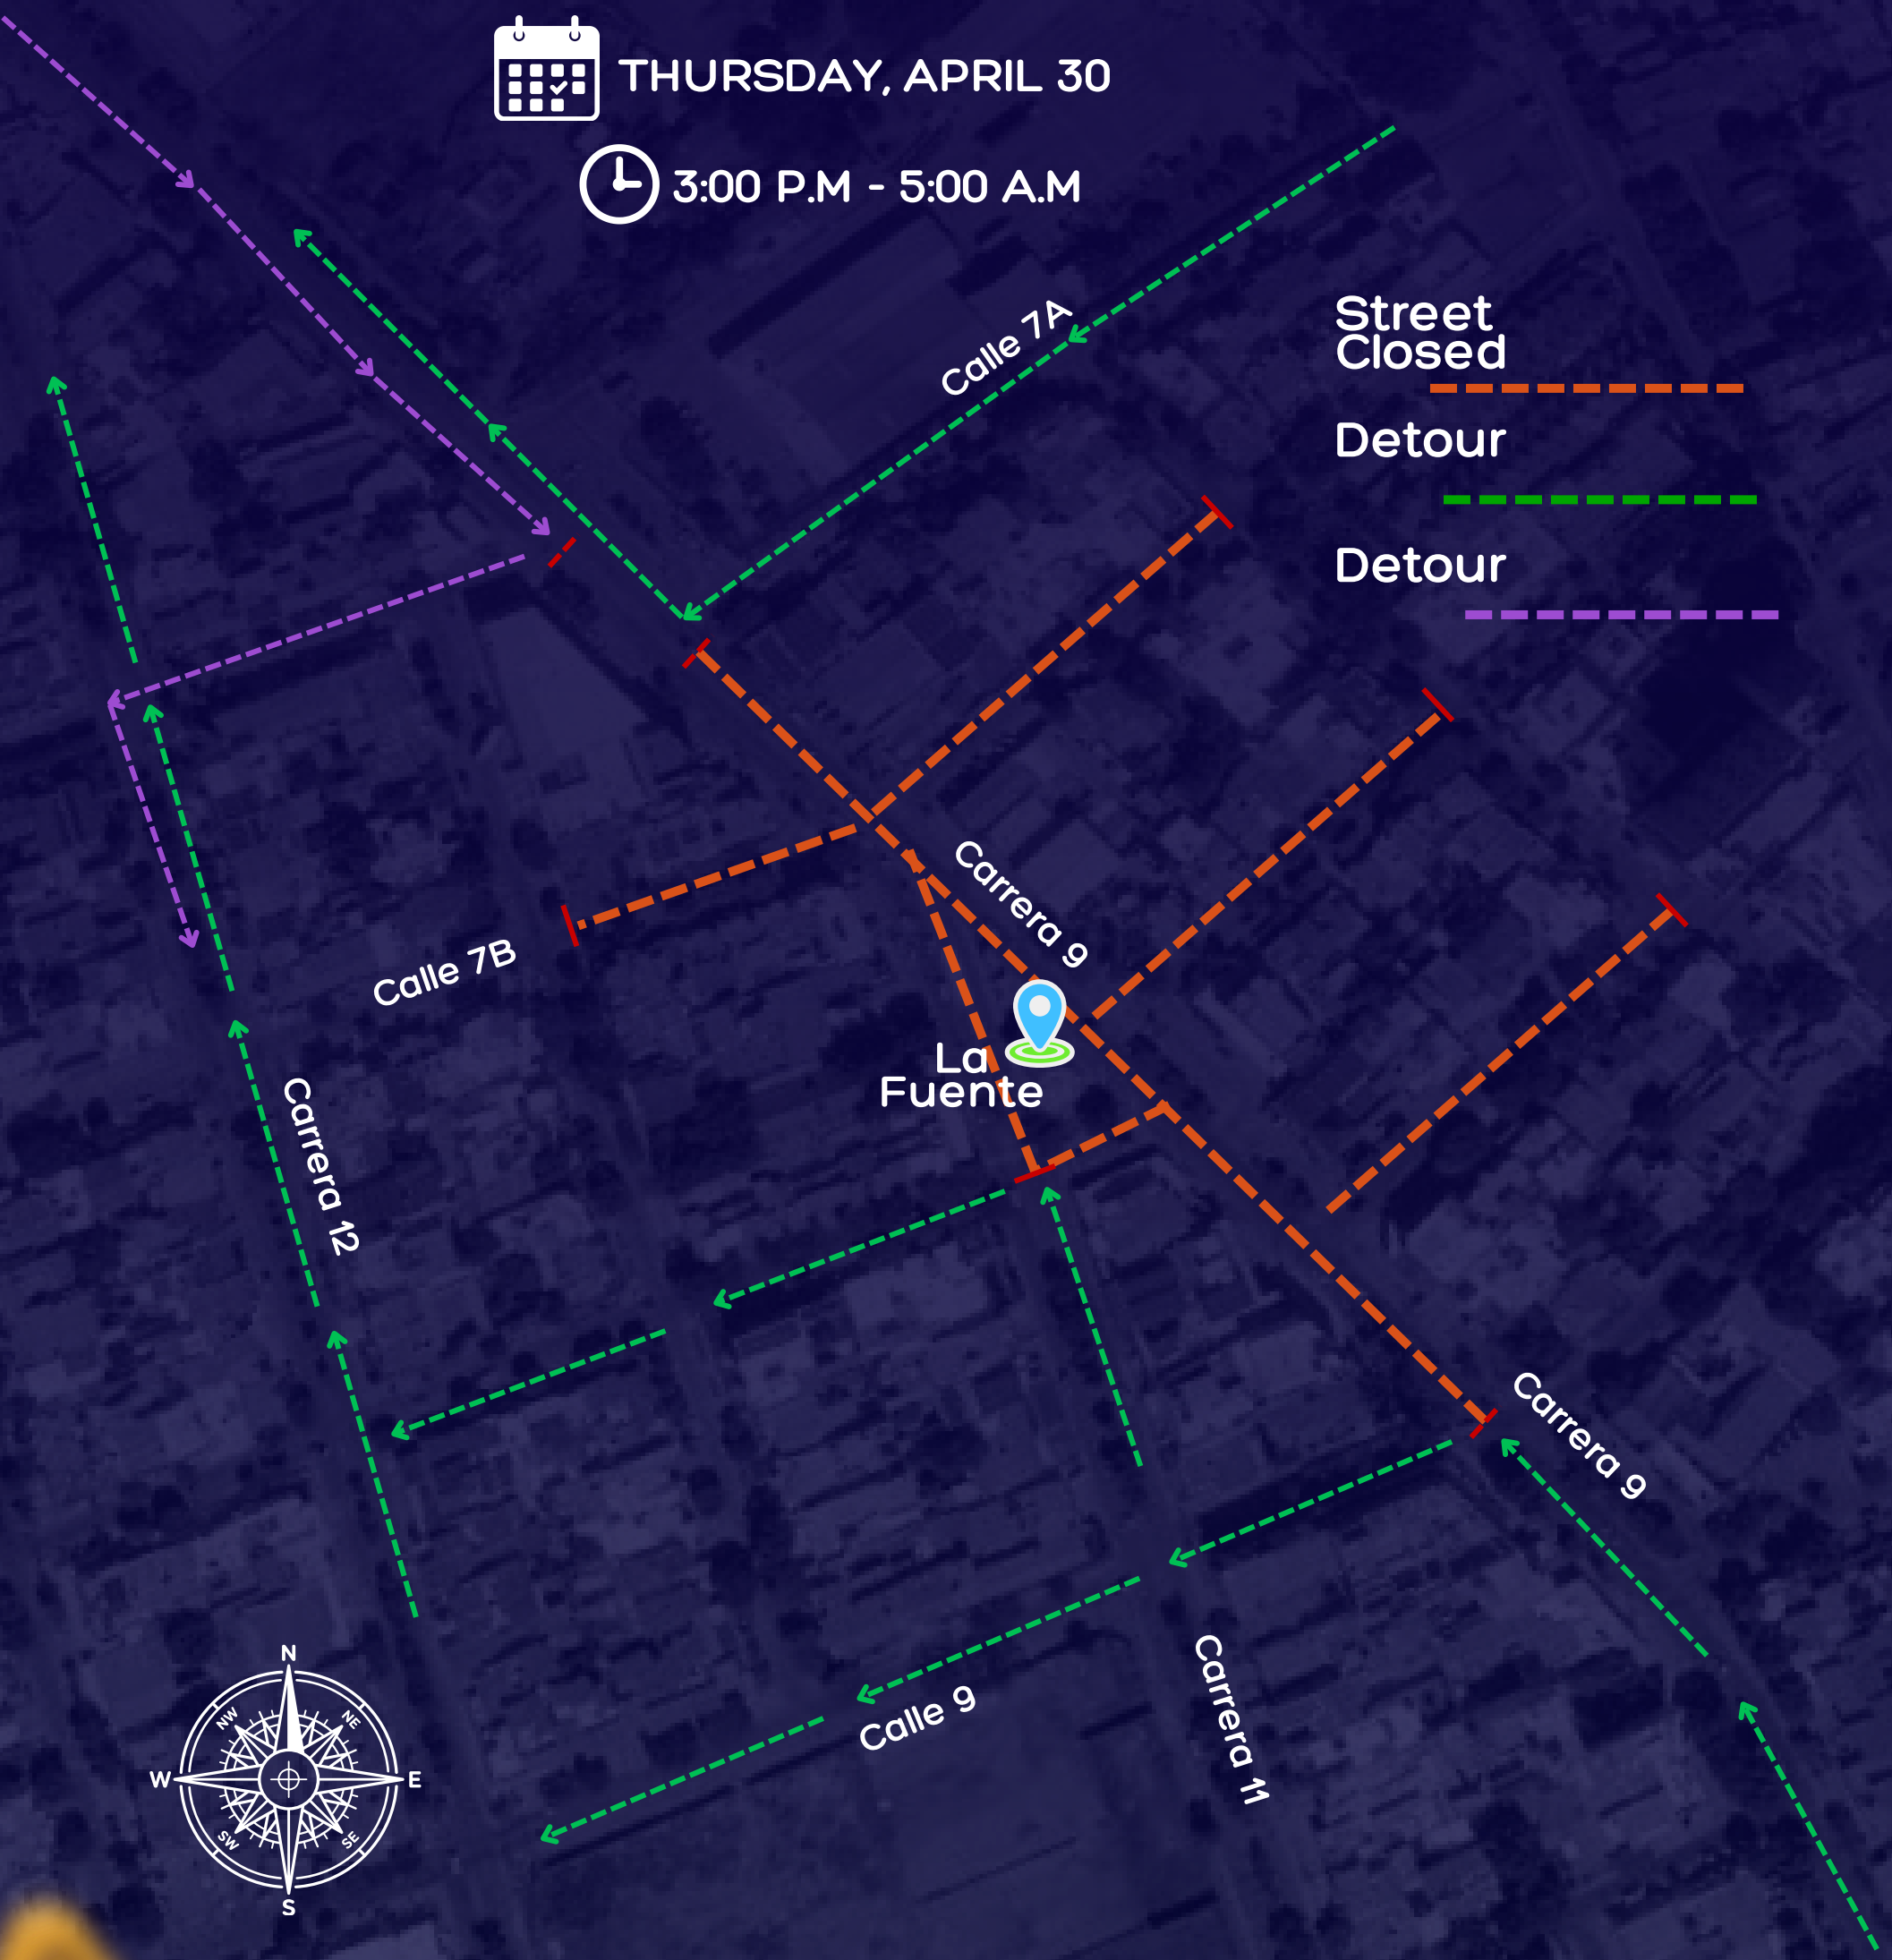

QUE LLEGÓ FESTIVAL

STREET CLOSURES IN VALLEDUPAR CITY

Stay alert to the street closures in the city due to the festival "59° Festival de la Leyenda Vallenata". Plan your trips on time and drive carefully

CLOSURE: CITY CENTER AND HISTORIC CENTER

THURSDAY, APRIL 30

ALL DAY

ALCALDÍA DE
VALLEDUPAR
TRÁNSITO

QUE LLEGÓ FESTIVAL

STREET CLOSURES IN VALLEDUPAR CITY

Stay alert to the street closures in the city due to the festival "59° Festival de la Leyenda Vallenata". Plan your trips on time and drive carefully

CLOUSURE: SECTOR LA FUENTE

THURSDAY, APRIL 30

3:00 P.M - 5:00 A.M

ALCALDÍA DE
VALLEDUPAR
TRÁNSITO

ALCALDÍA DE VALLEDUPAR
TRÁNSITO

CLOSURE: PARQUE DE LA LEYENDA

THURSDAY, APRIL 30

3:00 P.M - 4:00 A.M

QUE LLEGÓ FESTIVAL

**STREET CLOSURES
IN VALLEDUPAR CITY**

Stay alert to the street closures in the city due to the festival "59 Festival de la Leyenda Vallenata". Plan your trips on time and drive carefully